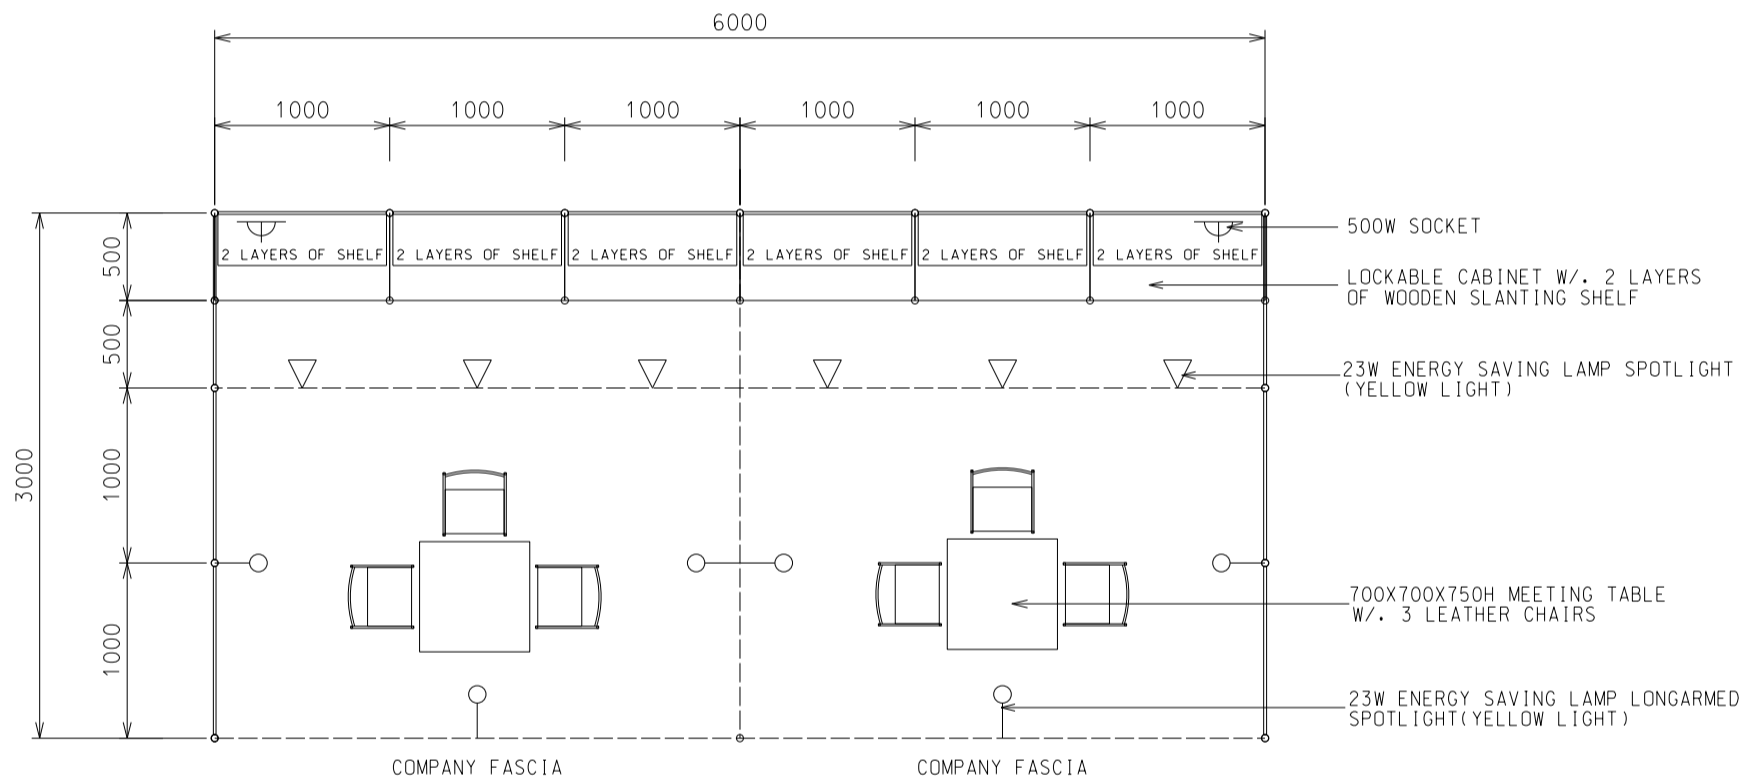

Hong Kong Sports and Leisure Expo

香港運動消閒博覽

6M x 3M Standard Booth

六米乘三米標準攤位

BOOTH SPECIFICATIONS		QTY.
	1000W x 500D x 750H CABINET	6
	3000W x 300D SLOPE WOODEN DISPLAY SHELF	4
	23W ENERGY SAVING LAMP SPOTLIGHT (YELLOW LIGHT)	6
	23W ENERGY SAVING LAMP LONGARMED SPOTLIGHT (YELLOW LIGHT)	6
	700W x 700D x 750H MEETING TABLE	2
	BLACK LEATHER CHAIR	6
	CEILING BEAM	9M
	500W SOCKET	2
	RUBBISH BIN & CARPET (18sqm.)	

*The Hong Kong Trade Development Council reserves the right to change the configuration if necessary.

*如有需要，香港貿易發展局有權更改攤位結構。

6M x 3M Left Corner Booth

六米乘三米左邊角位攤位

BOOTH SPECIFICATIONS		QTY.
	1000W x 500D x 750H CABINET	6
	3000W x 300D SLOPE WOODEN DISPLAY SHELF	4
	23W ENERGY SAVING LAMP SPOTLIGHT (YELLOW LIGHT)	6
	23W ENERGY SAVING LAMP LONGARMED SPOTLIGHT (YELLOW LIGHT)	6
	700W x 700D x 750H MEETING TABLE	2
	BLACK LEATHER CHAIR	6
	CEILING BEAM	9M
	500W SOCKET	2
	RUBBISH BIN & CARPET (18sqm.)	

6M x 3M Right Corner Booth (A)

六米乘三米右邊角位攤位

BOOTH SPECIFICATIONS		QTY.
	1000W x 500D x 750H CABINET	6
	3000W x 300D SLOPE WOODEN DISPLAY SHELF	4
	23W ENERGY SAVING LAMP SPOTLIGHT (YELLOW LIGHT)	6
	23W ENERGY SAVING LAMP LONGARMED SPOTLIGHT (YELLOW LIGHT)	6
	700W x 700D x 750H MEETING TABLE	2
	BLACK LEATHER CHAIR	6
	CEILING BEAM	9M
	500W SOCKET	2
	RUBBISH BIN & CARPET (18sqm.)	