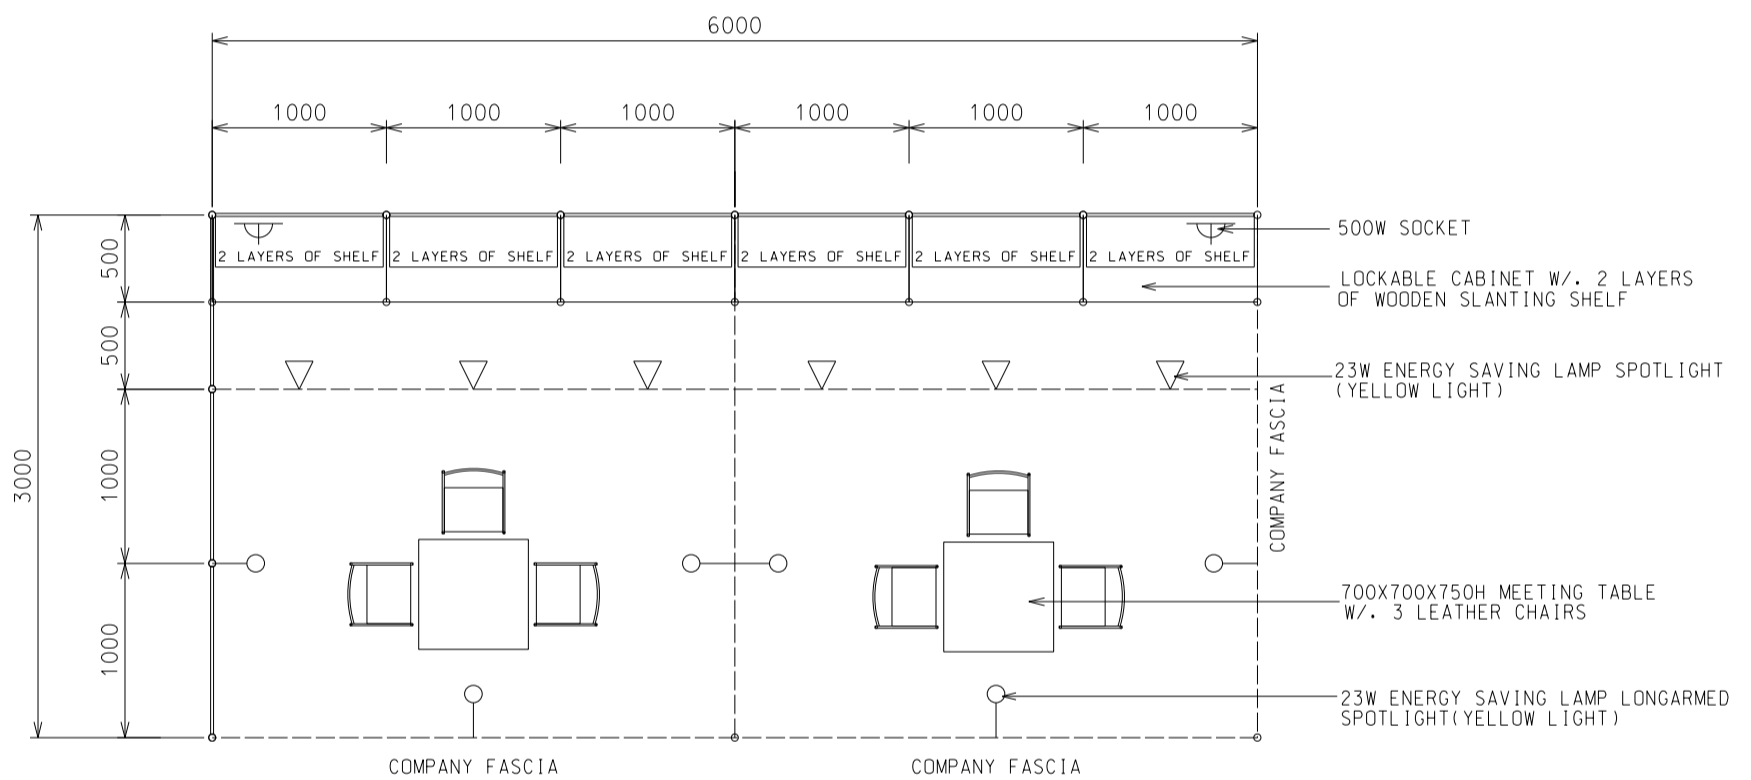

Hong Kong Sports and Leisure Expo

香港運動消閒博覽

6M x 3M Standard Booth

六米乘三米標準攤位

BOOTH SPECIFICATIONS		QTY.
	1000W x 500D x 750H CABINET	6
	3000W x 300D SLOPE WOODEN DISPLAY SHELF	4
	23W ENERGY SAVING LAMP SPOTLIGHT (YELLOW LIGHT)	6
	23W ENERGY SAVING LAMP LONGARMED SPOTLIGHT (YELLOW LIGHT)	6
	700W x 700D x 750H MEETING TABLE	2
	BLACK LEATHER CHAIR	6
	CEILING BEAM	9M
	500W SOCKET	2
	RUBBISH BIN & CARPET (18sqm.)	

*The Hong Kong Trade Development Council reserves the right to change the configuration if necessary.

*如有需要，香港貿易發展局有權更改攤位結構。

6M x 3M Left Corner Booth

六米乘三米左邊角位攤位

BOOTH SPECIFICATIONS		QTY.
	1000W x 500D x 750H CABINET	6
	3000W x 300D SLOPE WOODEN DISPLAY SHELF	4
	23W ENERGY SAVING LAMP SPOTLIGHT (YELLOW LIGHT)	6
	23W ENERGY SAVING LAMP LONGARMED SPOTLIGHT (YELLOW LIGHT)	6
	700W x 700D x 750H MEETING TABLE	2
	BLACK LEATHER CHAIR	6
	CEILING BEAM	9M
	500W SOCKET	2
	RUBBISH BIN & CARPET (18sqm.)	

6M x 3M Right Corner Booth (A)

六米乘三米右邊角位攤位

BOOTH SPECIFICATIONS		QTY.
	1000W x 500D x 750H CABINET	6
	3000W x 300D SLOPE WOODEN DISPLAY SHELF	4
	23W ENERGY SAVING LAMP SPOTLIGHT (YELLOW LIGHT)	6
	23W ENERGY SAVING LAMP LONGARMED SPOTLIGHT (YELLOW LIGHT)	6
	700W x 700D x 750H MEETING TABLE	2
	BLACK LEATHER CHAIR	6
	CEILING BEAM	9M
	500W SOCKET	2
	RUBBISH BIN & CARPET (18sqm.)	