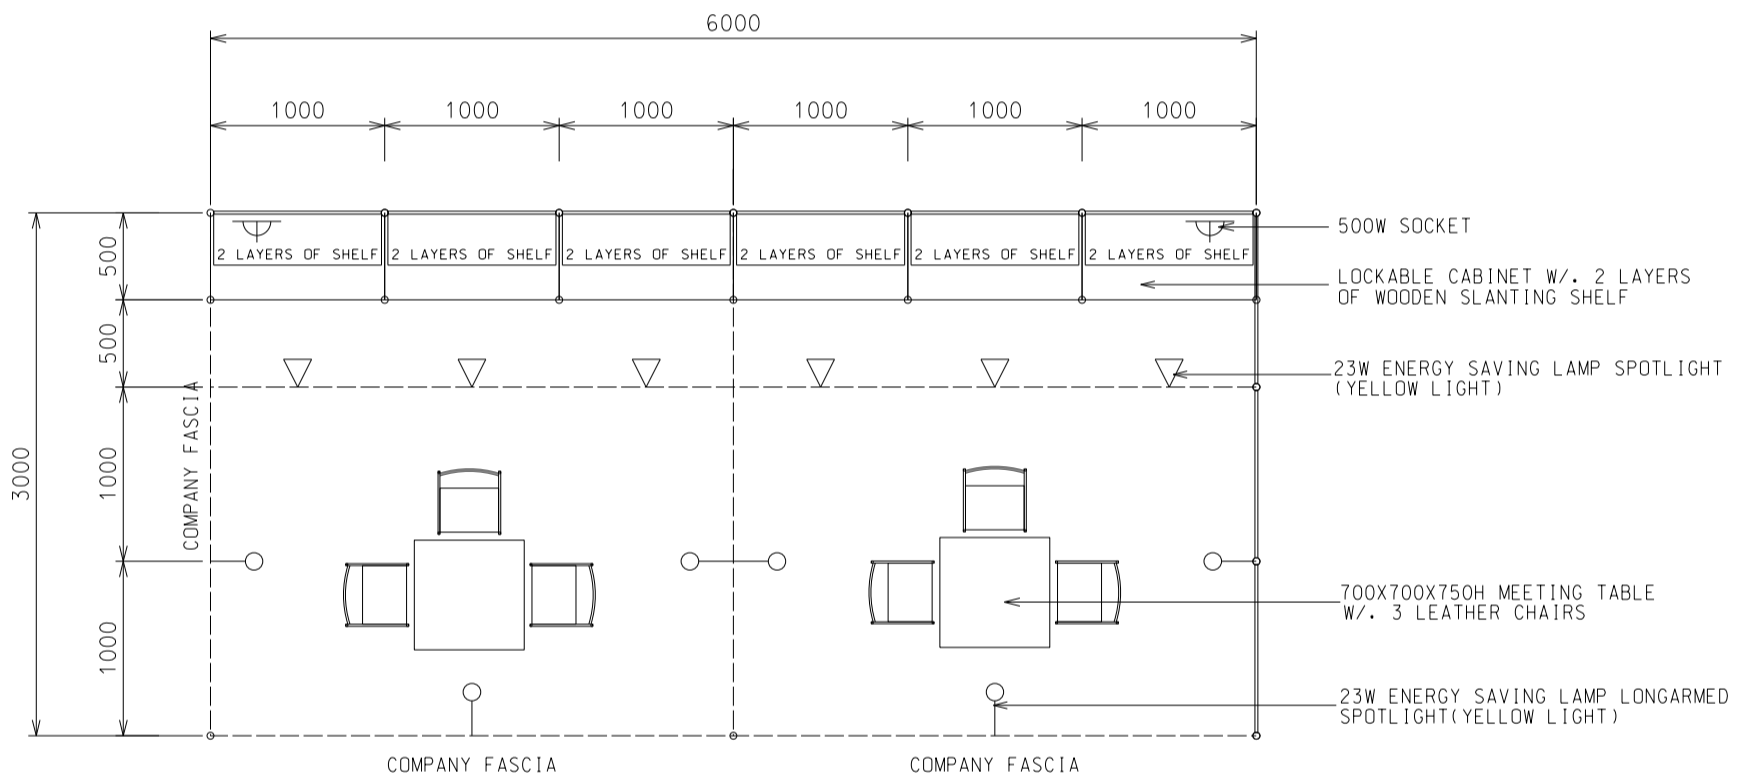

Hong Kong Sports and Leisure Expo

香港運動消閒博覽

6M x 3M Standard Booth

六米乘三米標準攤位

BOOTH SPECIFICATIONS		QTY.
	1000W x 500D x 750H CABINET	6
	3000W x 300D SLOPE WOODEN DISPLAY SHELF	4
	23W ENERGY SAVING LAMP SPOTLIGHT (YELLOW LIGHT)	6
	23W ENERGY SAVING LAMP LONGARMED SPOTLIGHT (YELLOW LIGHT)	6
	700W x 700D x 750H MEETING TABLE	2
	BLACK LEATHER CHAIR	6
	CEILING BEAM	9M
	500W SOCKET	2
	RUBBISH BIN & CARPET (18sqm.)	

*The Hong Kong Trade Development Council reserves the right to change the configuration if necessary.

*如有需要，香港貿易發展局有權更改攤位結構。

6M x 3M Left Corner Booth

六米乘三米左邊角位攤位

BOOTH SPECIFICATIONS		QTY.
	1000W x 500D x 750H CABINET	6
	3000W x 300D SLOPE WOODEN DISPLAY SHELF	4
	23W ENERGY SAVING LAMP SPOTLIGHT (YELLOW LIGHT)	6
	23W ENERGY SAVING LAMP LONGARMED SPOTLIGHT (YELLOW LIGHT)	6
	700W x 700D x 750H MEETING TABLE	2
	BLACK LEATHER CHAIR	6
	CEILING BEAM	9M
	500W SOCKET	2
	RUBBISH BIN & CARPET (18sqm.)	

6M x 3M Right Corner Booth (A)

六米乘三米右邊角位攤位

BOOTH SPECIFICATIONS		QTY.
	1000W x 500D x 750H CABINET	6
	3000W x 300D SLOPE WOODEN DISPLAY SHELF	4
	23W ENERGY SAVING LAMP SPOTLIGHT (YELLOW LIGHT)	6
	23W ENERGY SAVING LAMP LONGARMED SPOTLIGHT (YELLOW LIGHT)	6
	700W x 700D x 750H MEETING TABLE	2
	BLACK LEATHER CHAIR	6
	CEILING BEAM	9M
	500W SOCKET	2
	RUBBISH BIN & CARPET (18sqm.)	