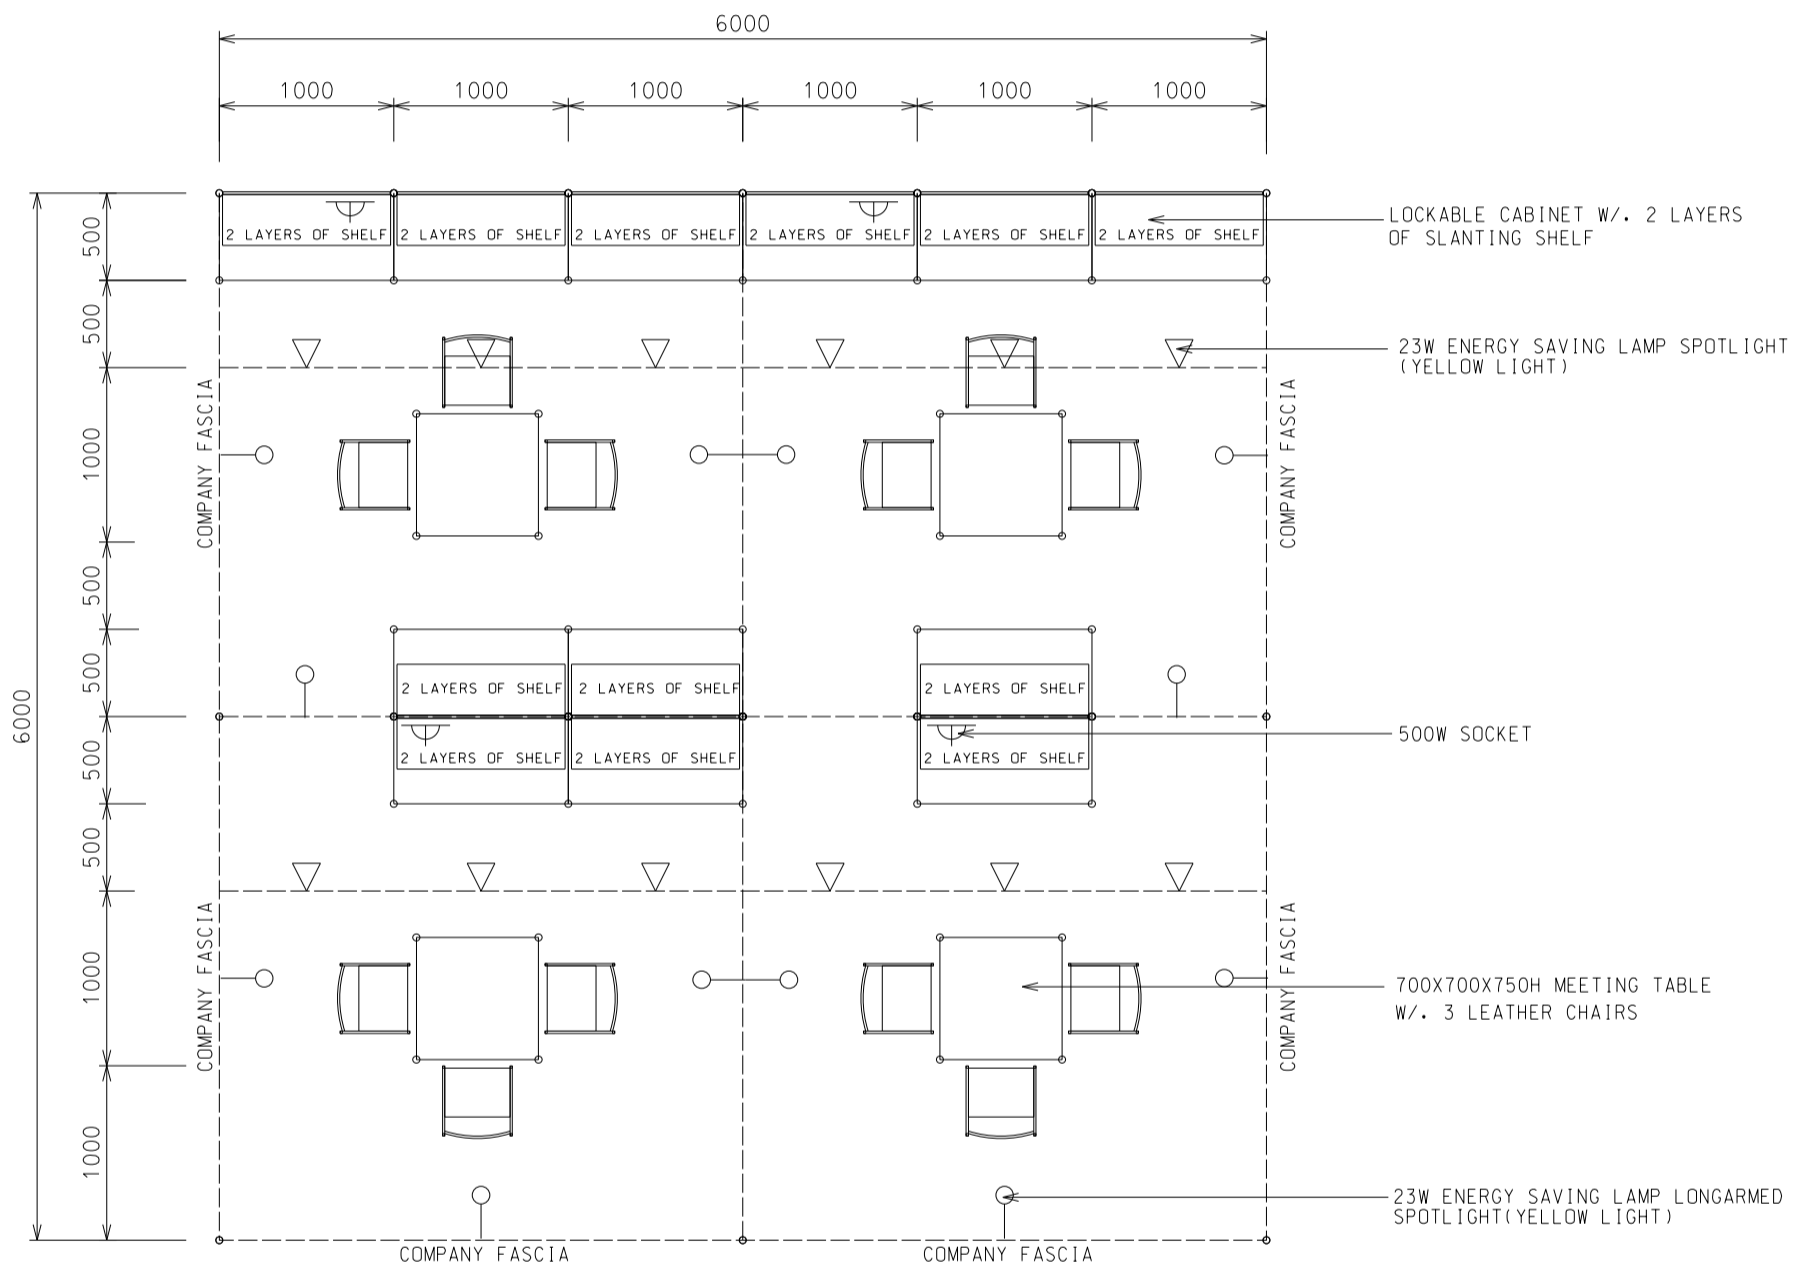

Hong Kong Sports and Leisure Expo

香港運動消閒博覽

6M X 6M Peninsula Booth (A)

6米乘6米半島攤位 (A)

PLAN

BOOTH SPECIFICATIONS		QTY.
	1000W x 500D x 750H CABINET	12
	3000W x 300D SLOPE WOODEN DISPLAY SHELF	4
	2000W x 300D SLOPE WOODEN DISPLAY SHELF	4
	1000W x 300D SLOPE WOODEN DISPLAY SHELF	4
	23W ENERGY SAVING LAMP SPOTLIGHT (YELLOW LIGHT)	12
	23W ENERGY SAVING LAMP LONGARMED SPOTLIGHT (YELLOW LIGHT)	12
	700W x 700D x 750H MEETING TABLE	4
	BLACK LEATHER CHAIR	12
	CEILING BEAM	21M
	500W SOCKET	4
	RUBBISH BIN & CARPET (36sqm.)	

*The Hong Kong Trade Development Council reserves the right to change the configuration if necessary.

*如有需要，香港貿易發展局有權更改攤位結構。