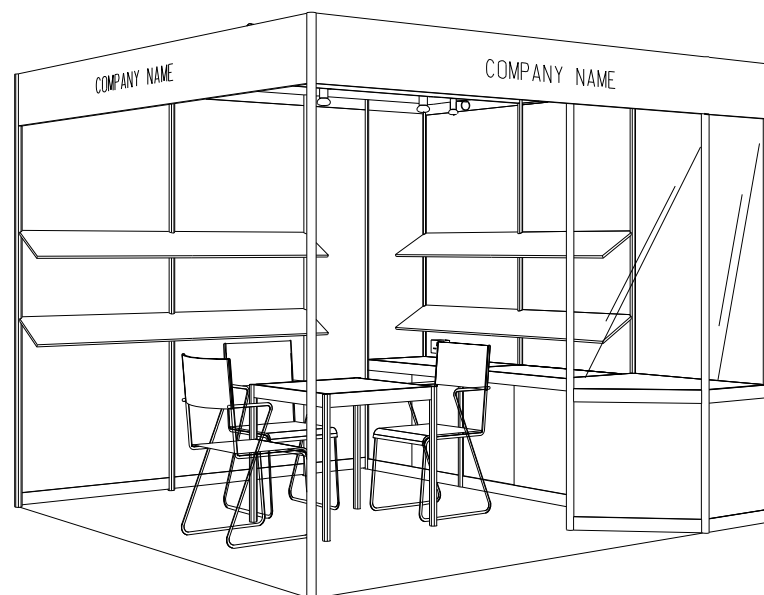

### 3M x 3M Standard Booth (B)

三米乘三米標準攤位 (B)

BOOTH SPECIFICATIONS		QTY.
	1000W x 500D x 750H CABINET	2
	2000W x 300D SLOPE WOODEN DISPLAY SHELF	4
	23W ENERGY SAVING LAMP SPOTLIGHT (YELLOW LIGHT)	2
	23W ENERGY SAVING LAMP LONGARMED SPOTLIGHT (YELLOW LIGHT)	5
	700W x 700D x 750H MEETING TABLE	1
	DISPLAY PLATFORM	1
	BLACK LEATHER CHAIR	3
	CEILING BEAM	3M
	500W SOCKET	1
	RUBBISH BIN & CARPET (9sqm.)	

### 3M x 3M Left Corner Booth (B)

三米乘三米左邊角位攤位 (B)

BOOTH SPECIFICATIONS			QTY.
1		1000W x 500D x 750H CABINET	2
2		2000W x 300D SLOPE WOODEN DISPLAY SHELF	4
3		23W ENERGY SAVING LAMP SPOTLIGHT (YELLOW LIGHT)	2
4		23W ENERGY SAVING LAMP LONGARMED SPOTLIGHT (YELLOW LIGHT)	5
5		700W x 700D x 750H MEETING TABLE	1
6		BLACK LEATHER CHAIR	3
7		DISPLAY PLATFORM	1
8		CEILING BEAM	3M
9		500W SOCKET	1
10		RUBBISH BIN & CARPET (9sqm.)	

### 3M x 3M Right Corner Booth (B)

三米乘三米右邊角位攤位 (B)

BOOTH SPECIFICATIONS			QTY.
1		1000W x 500D x 750H CABINET	2
2		2000W x 300D SLOPE WOODEN DISPLAY SHELF	4
3		23W ENERGY SAVING LAMP SPOTLIGHT (YELLOW LIGHT)	2
4		23W ENERGY SAVING LAMP LONGARMED SPOTLIGHT (YELLOW LIGHT)	5
5		700W x 700D x 750H MEETING TABLE	1
6		BLACK LEATHER CHAIR	3
7		DISPLAY PLATFORM	1
8		CEILING BEAM	3M
9		500W SOCKET	1
10		RUBBISH BIN & CARPET (9sqm.)	