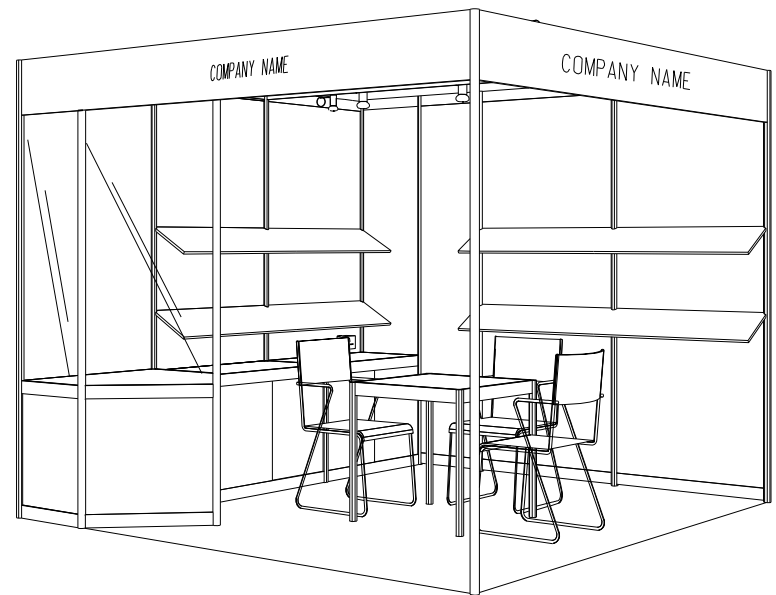

### 3M x 3M Standard Booth (B)

三米乘三米標準攤位 (B)

BOOTH SPECIFICATIONS		QTY.
	1000W x 500D x 750H CABINET	2
	2000W x 300D SLOPE WOODEN DISPLAY SHELF	4
	23W ENERGY SAVING LAMP SPOTLIGHT (YELLOW LIGHT)	2
	23W ENERGY SAVING LAMP LONGARMED SPOTLIGHT (YELLOW LIGHT)	5
	700W x 700D x 750H MEETING TABLE	1
	DISPLAY PLATFORM	1
	BLACK LEATHER CHAIR	3
	CEILING BEAM	3M
	500W SOCKET	1
	RUBBISH BIN & CARPET (9sqm.)	

### 3M x 3M Left Corner Booth (B)

三米乘三米左邊角位攤位 (B)

BOOTH SPECIFICATIONS			QTY.
1		1000W x 500D x 750H CABINET	2
2		2000W x 300D SLOPE WOODEN DISPLAY SHELF	4
3		23W ENERGY SAVING LAMP SPOTLIGHT (YELLOW LIGHT)	2
4		23W ENERGY SAVING LAMP LONGARMED SPOTLIGHT (YELLOW LIGHT)	5
5		700W x 700D x 750H MEETING TABLE	1
6		BLACK LEATHER CHAIR	3
7		DISPLAY PLATFORM	1
8		CEILING BEAM	3M
9		500W SOCKET	1
10		RUBBISH BIN & CARPET (9sqm.)	

### 3M x 3M Right Corner Booth (B)

三米乘三米右邊角位攤位 (B)

BOOTH SPECIFICATIONS			QTY.
1		1000W x 500D x 750H CABINET	2
2		2000W x 300D SLOPE WOODEN DISPLAY SHELF	4
3		23W ENERGY SAVING LAMP SPOTLIGHT (YELLOW LIGHT)	2
4		23W ENERGY SAVING LAMP LONGARMED SPOTLIGHT (YELLOW LIGHT)	5
5		700W x 700D x 750H MEETING TABLE	1
6		BLACK LEATHER CHAIR	3
7		DISPLAY PLATFORM	1
8		CEILING BEAM	3M
9		500W SOCKET	1
10		RUBBISH BIN & CARPET (9sqm.)	