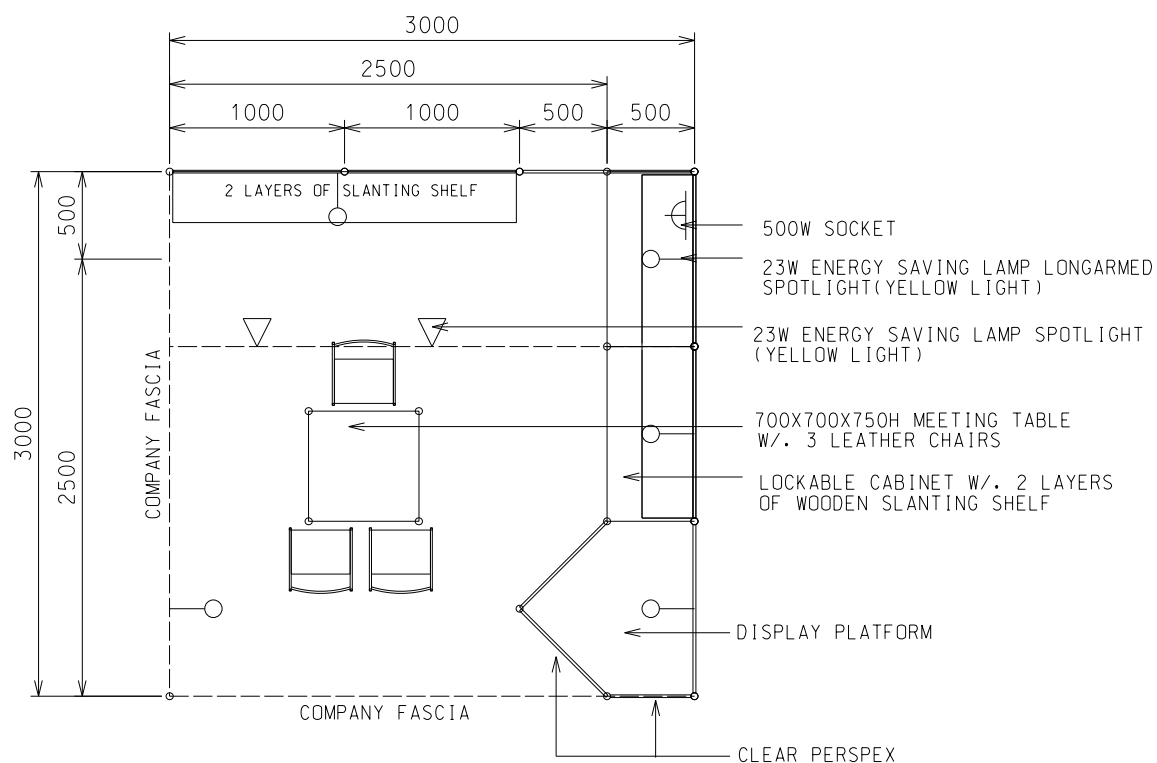

### 3M x 3M Standard Booth (B)

三米乘三米標準攤位 (B)

BOOTH SPECIFICATIONS		QTY.
	1000W x 500D x 750H CABINET	2
	2000W x 300D SLOPE WOODEN DISPLAY SHELF	4
	23W ENERGY SAVING LAMP SPOTLIGHT (YELLOW LIGHT)	2
	23W ENERGY SAVING LAMP LONGARMED SPOTLIGHT (YELLOW LIGHT)	5
	700W x 700D x 750H MEETING TABLE	1
	DISPLAY PLATFORM	1
	BLACK LEATHER CHAIR	3
	CEILING BEAM	3M
	500W SOCKET	1
	RUBBISH BIN & CARPET (9sqm.)	

### 3M x 3M Left Corner Booth (B)

三米乘三米左邊角位攤位 (B)

BOOTH SPECIFICATIONS			QTY.
1		1000W x 500D x 750H CABINET	2
2		2000W x 300D SLOPE WOODEN DISPLAY SHELF	4
3		23W ENERGY SAVING LAMP SPOTLIGHT (YELLOW LIGHT)	2
4		23W ENERGY SAVING LAMP LONGARMED SPOTLIGHT (YELLOW LIGHT)	5
5		700W x 700D x 750H MEETING TABLE	1
6		BLACK LEATHER CHAIR	3
7		DISPLAY PLATFORM	1
8		CEILING BEAM	3M
9		500W SOCKET	1
10		RUBBISH BIN & CARPET (9sqm.)	

### 3M x 3M Right Corner Booth (B)

三米乘三米右邊角位攤位 (B)

BOOTH SPECIFICATIONS			QTY.
1		1000W x 500D x 750H CABINET	2
2		2000W x 300D SLOPE WOODEN DISPLAY SHELF	4
3		23W ENERGY SAVING LAMP SPOTLIGHT (YELLOW LIGHT)	2
4		23W ENERGY SAVING LAMP LONGARMED SPOTLIGHT (YELLOW LIGHT)	5
5		700W x 700D x 750H MEETING TABLE	1
6		BLACK LEATHER CHAIR	3
7		DISPLAY PLATFORM	1
8		CEILING BEAM	3M
9		500W SOCKET	1
10		RUBBISH BIN & CARPET (9sqm.)	