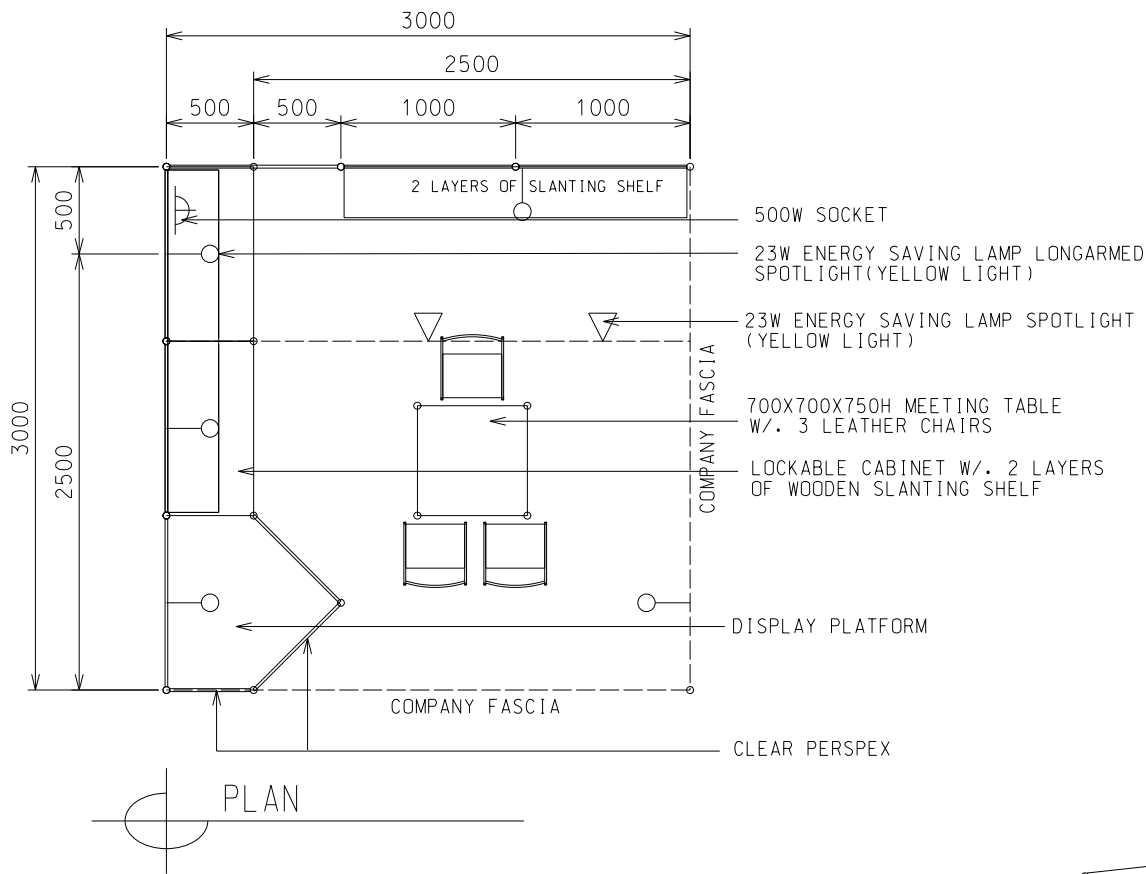

### 3M x 3M Standard Booth (B)

三米乘三米標準攤位 (B)

BOOTH SPECIFICATIONS		QTY.
	1000W x 500D x 750H CABINET	2
	2000W x 300D SLOPE WOODEN DISPLAY SHELF	4
	23W ENERGY SAVING LAMP SPOTLIGHT (YELLOW LIGHT)	2
	23W ENERGY SAVING LAMP LONGARMED SPOTLIGHT (YELLOW LIGHT)	5
	700W x 700D x 750H MEETING TABLE	1
	DISPLAY PLATFORM	1
	BLACK LEATHER CHAIR	3
	CEILING BEAM	3M
	500W SOCKET	1
	RUBBISH BIN & CARPET (9sqm.)	

### 3M x 3M Left Corner Booth (B)

三米乘三米左邊角位攤位 (B)

BOOTH SPECIFICATIONS			QTY.
1		1000W x 500D x 750H CABINET	2
2		2000W x 300D SLOPE WOODEN DISPLAY SHELF	4
3		23W ENERGY SAVING LAMP SPOTLIGHT (YELLOW LIGHT)	2
4		23W ENERGY SAVING LAMP LONGARMED SPOTLIGHT (YELLOW LIGHT)	5
5		700W x 700D x 750H MEETING TABLE	1
6		BLACK LEATHER CHAIR	3
7		DISPLAY PLATFORM	1
8		CEILING BEAM	3M
9		500W SOCKET	1
10		RUBBISH BIN & CARPET (9sqm.)	

### 3M x 3M Right Corner Booth (B)

三米乘三米右邊角位攤位 (B)

BOOTH SPECIFICATIONS			QTY.
1		1000W x 500D x 750H CABINET	2
2		2000W x 300D SLOPE WOODEN DISPLAY SHELF	4
3		23W ENERGY SAVING LAMP SPOTLIGHT (YELLOW LIGHT)	2
4		23W ENERGY SAVING LAMP LONGARMED SPOTLIGHT (YELLOW LIGHT)	5
5		700W x 700D x 750H MEETING TABLE	1
6		BLACK LEATHER CHAIR	3
7		DISPLAY PLATFORM	1
8		CEILING BEAM	3M
9		500W SOCKET	1
10		RUBBISH BIN & CARPET (9sqm.)	