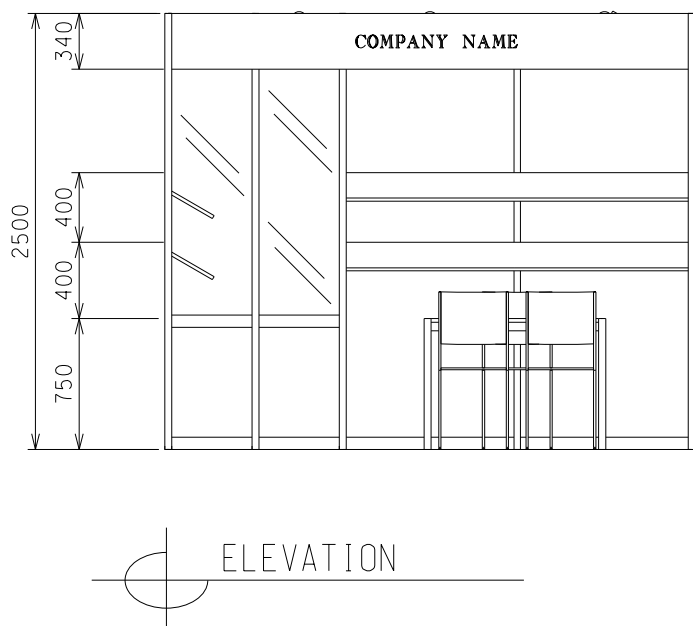

### 3M x 3M Standard Booth (B)

三米乘三米標準攤位 (B)

BOOTH SPECIFICATIONS		QTY.
	1000W x 500D x 750H CABINET	2
	2000W x 300D SLOPE WOODEN DISPLAY SHELF	4
	23W ENERGY SAVING LAMP SPOTLIGHT (YELLOW LIGHT)	2
	23W ENERGY SAVING LAMP LONGARMED SPOTLIGHT (YELLOW LIGHT)	5
	700W x 700D x 750H MEETING TABLE	1
	DISPLAY PLATFORM	1
	BLACK LEATHER CHAIR	3
	CEILING BEAM	3M
	500W SOCKET	1
	RUBBISH BIN & CARPET (9sqm.)	

### 3M x 3M Left Corner Booth (B)

三米乘三米左邊角位攤位 (B)

BOOTH SPECIFICATIONS			QTY.
1		1000W x 500D x 750H CABINET	2
2		2000W x 300D SLOPE WOODEN DISPLAY SHELF	4
3		23W ENERGY SAVING LAMP SPOTLIGHT (YELLOW LIGHT)	2
4		23W ENERGY SAVING LAMP LONGARMED SPOTLIGHT (YELLOW LIGHT)	5
5		700W x 700D x 750H MEETING TABLE	1
6		BLACK LEATHER CHAIR	3
7		DISPLAY PLATFORM	1
8		CEILING BEAM	3M
9		500W SOCKET	1
10		RUBBISH BIN & CARPET (9sqm.)	

### 3M x 3M Right Corner Booth (B)

三米乘三米右邊角位攤位 (B)

BOOTH SPECIFICATIONS			QTY.
1		1000W x 500D x 750H CABINET	2
2		2000W x 300D SLOPE WOODEN DISPLAY SHELF	4
3		23W ENERGY SAVING LAMP SPOTLIGHT (YELLOW LIGHT)	2
4		23W ENERGY SAVING LAMP LONGARMED SPOTLIGHT (YELLOW LIGHT)	5
5		700W x 700D x 750H MEETING TABLE	1
6		BLACK LEATHER CHAIR	3
7		DISPLAY PLATFORM	1
8		CEILING BEAM	3M
9		500W SOCKET	1
10		RUBBISH BIN & CARPET (9sqm.)	