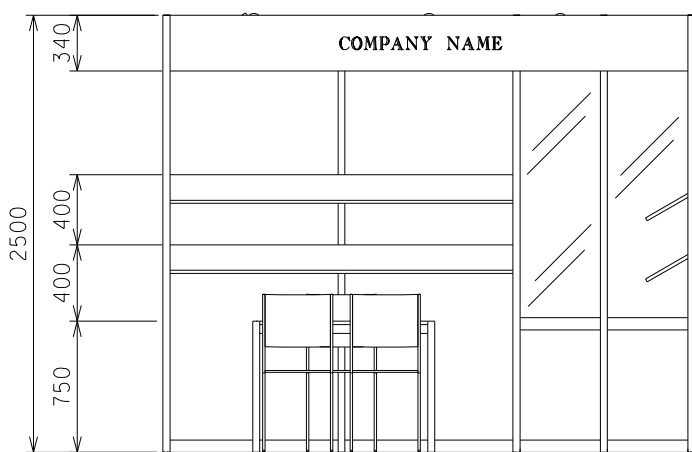

### 3M x 3M Standard Booth (B)

三米乘三米標準攤位 (B)

BOOTH SPECIFICATIONS		QTY.
	1000W x 500D x 750H CABINET	2
	2000W x 300D SLOPE WOODEN DISPLAY SHELF	4
	23W ENERGY SAVING LAMP SPOTLIGHT (YELLOW LIGHT)	2
	23W ENERGY SAVING LAMP LONGARMED SPOTLIGHT (YELLOW LIGHT)	5
	700W x 700D x 750H MEETING TABLE	1
	DISPLAY PLATFORM	1
	BLACK LEATHER CHAIR	3
	CEILING BEAM	3M
	500W SOCKET	1
	RUBBISH BIN & CARPET (9sqm.)	