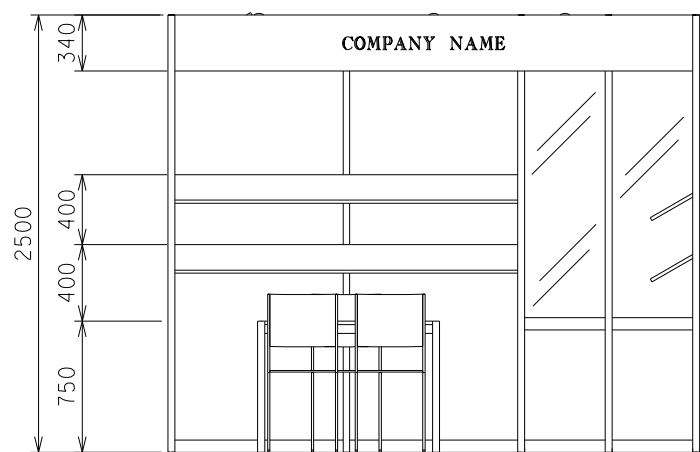

Hong Kong Sports and Leisure Expo

香港運動消閒博覽

3M x 3M Left Corner Booth (B)

三米乘三米左邊角位攤位 (B)

BOOTH SPECIFICATIONS			QTY.
1		1000W x 500D x 750H CABINET	2
2		2000W x 300D SLOPE WOODEN DISPLAY SHELF	4
3		23W ENERGY SAVING LAMP SPOTLIGHT (YELLOW LIGHT)	2
4		23W ENERGY SAVING LAMP LONGARMED SPOTLIGHT (YELLOW LIGHT)	5
5		700W x 700D x 750H MEETING TABLE	1
6		BLACK LEATHER CHAIR	3
7		DISPLAY PLATFORM	1
8		CEILING BEAM	3M
9		500W SOCKET	1
10		RUBBISH BIN & CARPET (9sqm.)	

*The Hong Kong Trade Development Council reserves the right to change the configuration if necessary.

*如有需要，香港貿易發展局有權更改攤位結構。