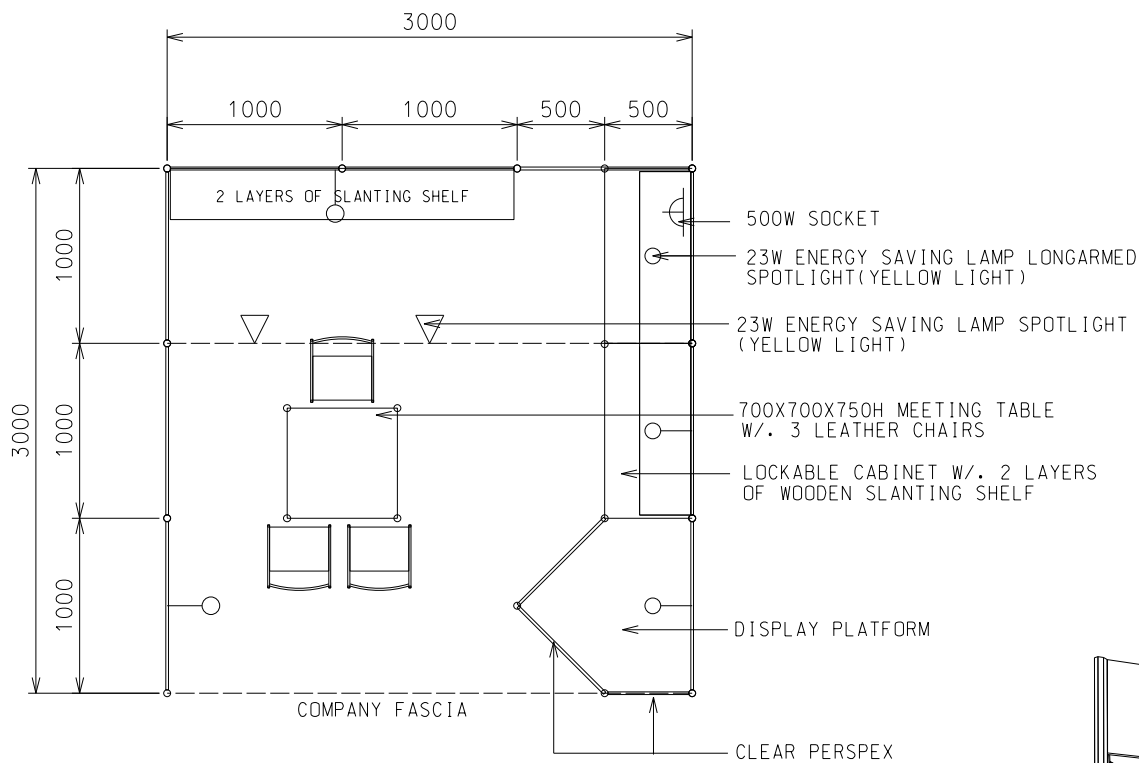

### 3M x 3M Standard Booth (B)

三米乘三米標準攤位 (B)

BOOTH SPECIFICATIONS		QTY.
	1000W x 500D x 750H CABINET	2
	2000W x 300D SLOPE WOODEN DISPLAY SHELF	4
	23W ENERGY SAVING LAMP SPOTLIGHT (YELLOW LIGHT)	2
	23W ENERGY SAVING LAMP LONGARMED SPOTLIGHT (YELLOW LIGHT)	5
	700W x 700D x 750H MEETING TABLE	1
	DISPLAY PLATFORM	1
	BLACK LEATHER CHAIR	3
	CEILING BEAM	3M
	500W SOCKET	1
	RUBBISH BIN & CARPET (9sqm.)	

### 3M x 3M Left Corner Booth (B)

三米乘三米左邊角位攤位 (B)

BOOTH SPECIFICATIONS			QTY.
1		1000W x 500D x 750H CABINET	2
2		2000W x 300D SLOPE WOODEN DISPLAY SHELF	4
3		23W ENERGY SAVING LAMP SPOTLIGHT (YELLOW LIGHT)	2
4		23W ENERGY SAVING LAMP LONGARMED SPOTLIGHT (YELLOW LIGHT)	5
5		700W x 700D x 750H MEETING TABLE	1
6		BLACK LEATHER CHAIR	3
7		DISPLAY PLATFORM	1
8		CEILING BEAM	3M
9		500W SOCKET	1
10		RUBBISH BIN & CARPET (9sqm.)	

### 3M x 3M Right Corner Booth (B)

三米乘三米右邊角位攤位 (B)

BOOTH SPECIFICATIONS			QTY.
1		1000W x 500D x 750H CABINET	2
2		2000W x 300D SLOPE WOODEN DISPLAY SHELF	4
3		23W ENERGY SAVING LAMP SPOTLIGHT (YELLOW LIGHT)	2
4		23W ENERGY SAVING LAMP LONGARMED SPOTLIGHT (YELLOW LIGHT)	5
5		700W x 700D x 750H MEETING TABLE	1
6		BLACK LEATHER CHAIR	3
7		DISPLAY PLATFORM	1
8		CEILING BEAM	3M
9		500W SOCKET	1
10		RUBBISH BIN & CARPET (9sqm.)	