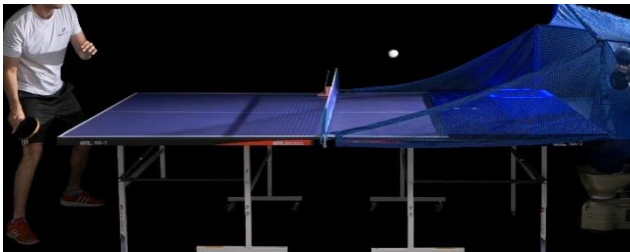

Live Challenge and Experience 現場挑戰及體驗

Sports Hub 運動大本營

Exhibitor Information 參展商資料

Activities Details 活動詳情

1b.

香港遊樂場協會
HONG KONG PLAYGROUND ASSOCIATION

香港遊樂場協會
Hong Kong Playground Association

展位號碼 Booth No.: 5C-B02; 5C-A02

網頁 Website: agency.hkpa.hk

「CROSS THE CITY 忍者障礙運動」體驗

- 「忍者障礙運動」源於日本電視遊戲節目，現在已是最受歡迎的極限運動之一
- 體驗活動環節開設三種不同程度的路線並安排專業教練現場指導
- 參加者年齡要求 8 歲或以上及身高達 120cm 或以上 (12 歲以下需家長陪同進行)

激鬥乒乓格

- 由 8 格發光感應方塊組成，將遊戲元素融入訓練
- 能夠提高玩家的反應、速度、準確性和表現
- 配合行動應用程式使用，透過分析使玩家了解他們的表現

CROSS THE CITY! Ninja Obstacle Racing Experience

- Originated from a Japanese TV game show, it is now one of the most popular extreme sports
- Offering Three different levels for experience with guidance of coaches
- Participants must be aged 8 or above and 120 cm or above in height (Participants under age 12 must be accompanied by parents)

Ping-Pong Grip Challenge

- Forming up with a grid of 8 squares with light up sensors that motivates the player bringing gaming elements into the training
- To improve players' reaction times, speed, accuracy and performance
- The device works with a mobile application, which enables the player to understand their performance through analysis