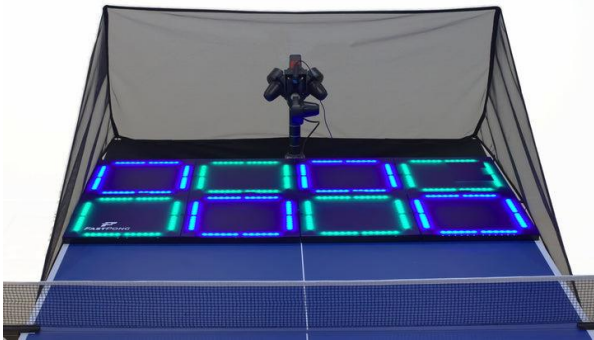

Live Challenge and Experience 現場挑戰及體驗

Sports Hub 運動大本營

Exhibitor Information 參展商資料

Activities Details 活動詳情

1b.

香港遊樂場協會
HONG KONG PLAYGROUND ASSOCIATION

香港遊樂場協會
Hong Kong Playground Association

展位號碼 Booth No.: 5C-B02; 5C-A02

網頁 Website: agency.hkpa.hk

「CROSS THE CITY 忍者障礙運動」體驗

- 「忍者障礙運動」源於日本電視遊戲節目，現在已是最受歡迎的極限運動之一
- 體驗活動環節開設三種不同程度的路線並安排專業教練現場指導
- 參加者年齡要求 8 歲或以上及身高達 120cm 或以上 (12 歲以下需家長陪同進行)

激鬥乒乓格

- 由 8 格發光感應方塊組成，將遊戲元素融入訓練
- 能夠提高玩家的反應、速度、準確性和表現
- 配合行動應用程式使用，透過分析使玩家了解他們的表現

CROSS THE CITY! Ninja Obstacle Racing Experience

- Originated from a Japanese TV game show, it is now one of the most popular extreme sports
- Offering Three different levels for experience with guidance of coaches
- Participants must be aged 8 or above and 120 cm or above in height (Participants under age 12 must be accompanied by parents)

Ping-Pong Grip Challenge

- Forming up with a grid of 8 squares with light up sensors that motivates the player bringing gaming elements into the training
- To improve players' reaction times, speed, accuracy and performance
- The device works with a mobile application, which enables the player to understand their performance through analysis