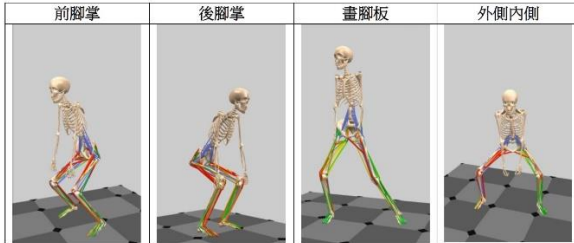

偉博貿易有限公司  
**Fit Boxx Trading Company Limited**

展位號碼 Booth No.: 5C-B24

網頁 Website: fitboxx.com

**Health & Fitness 健康 · 健身**

**Exhibitor Information 參展商資料**

**Activities Details 活動詳情**

8.

腳板抓地下盤功有以下 4 式:

下肢肌肉受力圖。不同顏色代表不同的受力程度 (紅>橙>黃>綠)

**興倫樂齡科技有限公司**  
**Hanlun GeronTech Limited**

展位號碼 Booth No.: 5C-B25

網頁 Website:

**腳板抓地下盤功 - 腳底壓力顯示儀**

- 腳板抓地下盤功-持續的訓練能夠強化足部的力量 and 靈活性容易改善平衡
- 配合腳底壓力顯示儀，學員訓練時能實時看到腳底的壓力分佈，判斷動作足否正確，作出即時調整

**“Foot Gripping Lower Body Training” - “Sole Pressure Display System”**

- A lower limb exercise can strengthen the strength and flexibility of the feet
- Easily improve balance
- Combined with the foot pressure display, students can visualize the pressure distribution on the soles of their feet in real time during training and exercises