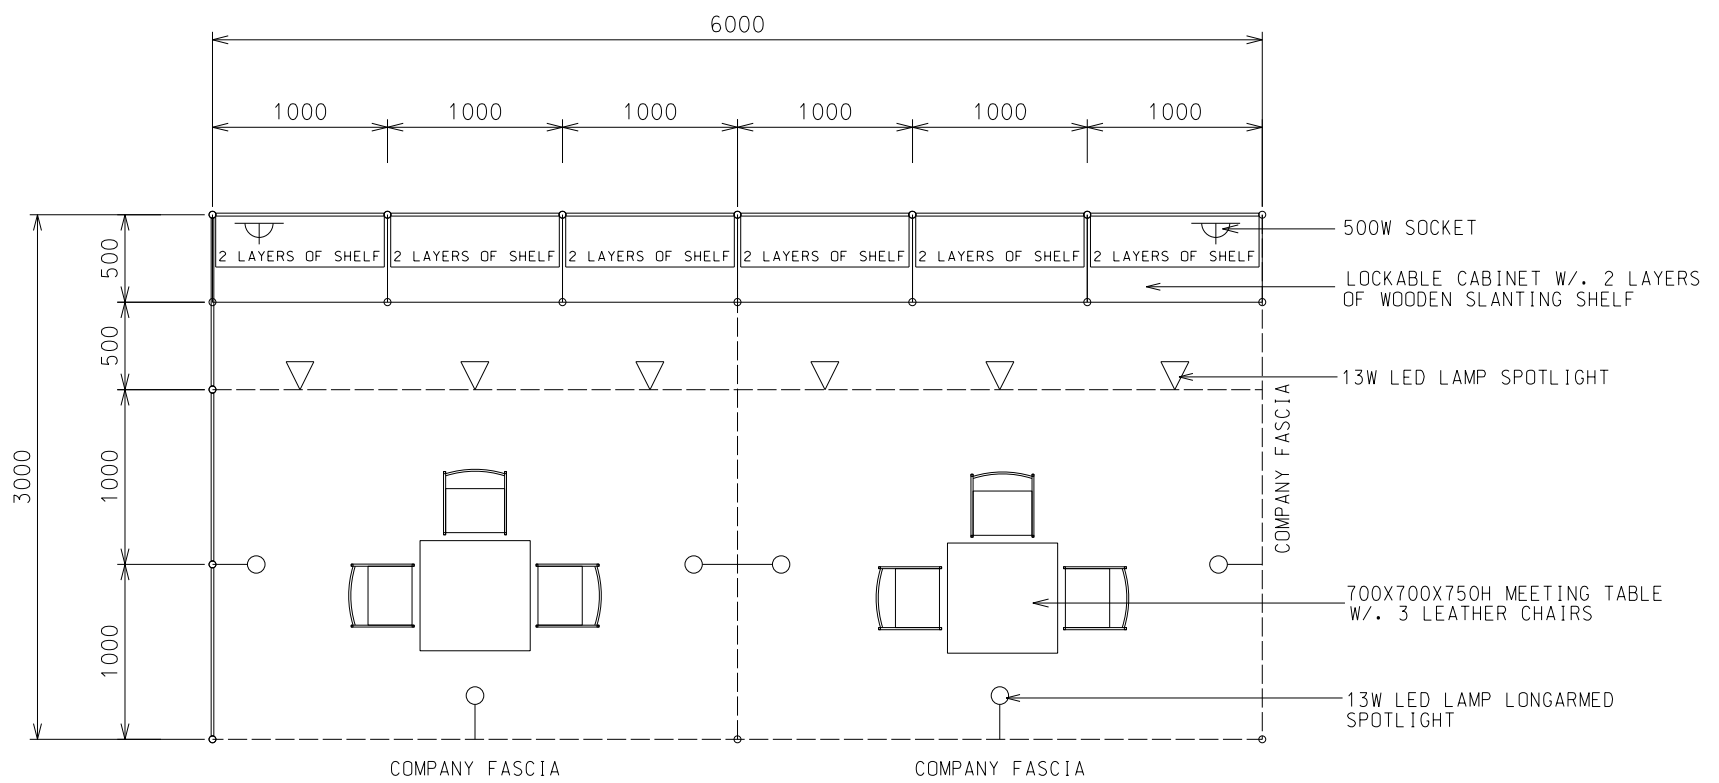

BOOTH SPECIFICATIONS		QTY.
	1000W x 500D x 750H CABINET	6
	3000W x 300D SLOPE WOODEN DISPLAY SHELF	4
	13W LED LAMP SPOTLIGHT (YELLOW LIGHT)	6
	13W LED LAMP LONGARMED SPOTLIGHT (YELLOW LIGHT)	6
	700W x 700D x 750H MEETING TABLE	2
	BLACK LEATHER CHAIR	6
	CEILING BEAM	9M
	500W SOCKET	2
	RUBBISH BIN & CARPET (18sqm.)	

*The Hong Kong Trade Development Council reserves the right to change the configuration if necessary.

*如有需要，香港貿易發展局有權更改攤位結構。

Hong Kong Sports and Leisure Expo

香港運動消閒博覽

6M x 3M Right Corner Booth

六米乘三米右邊角位攤位