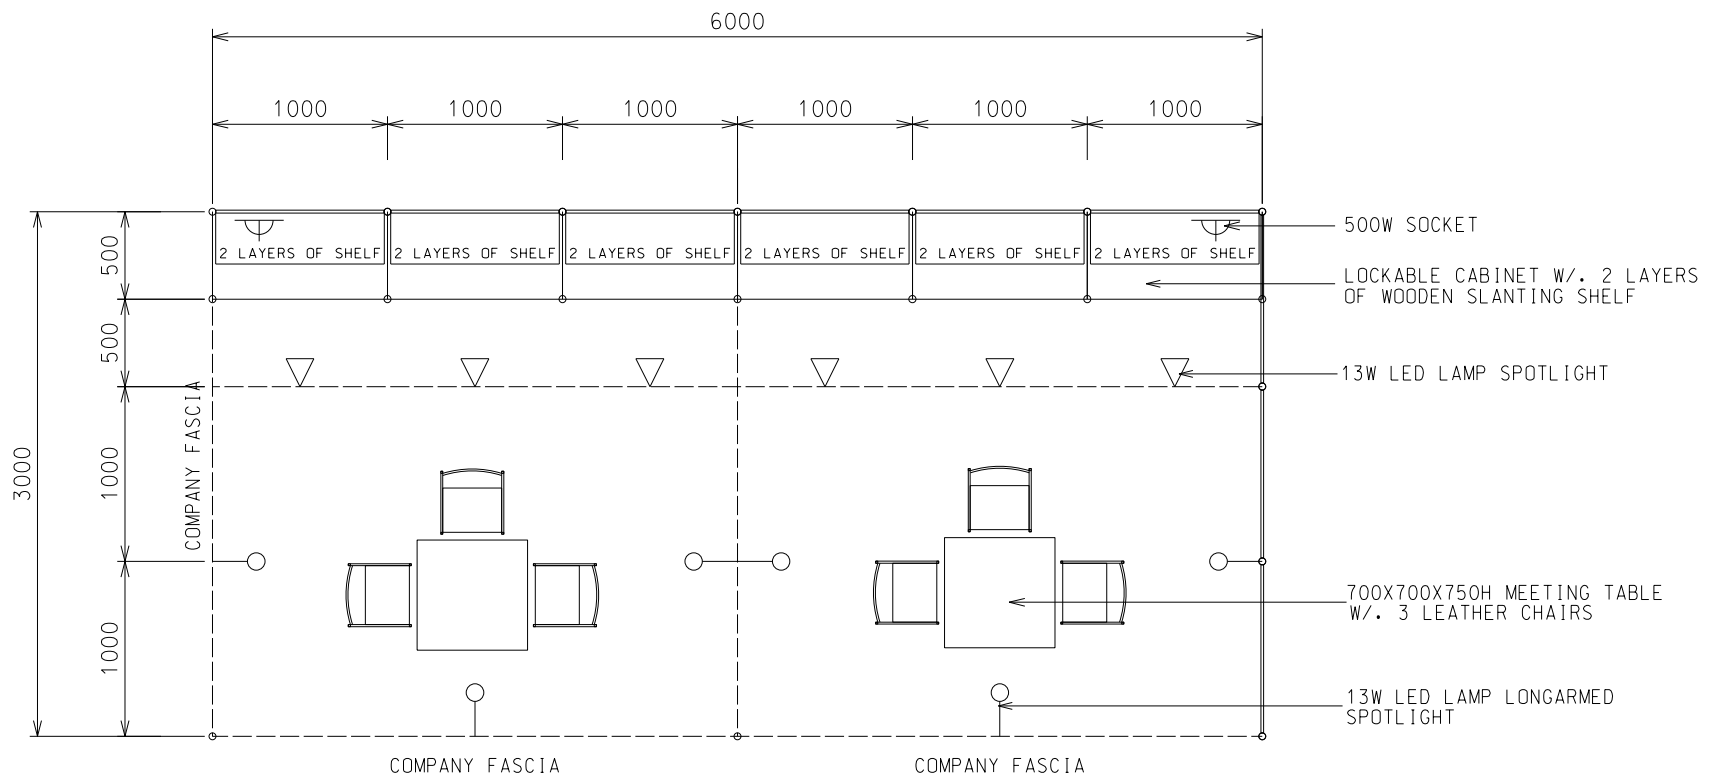

Hong Kong Sports and Leisure Expo

香港運動消閒博覽

6M x 3M Standard Booth

六米乘三米標準攤位

BOOTH SPECIFICATIONS		QTY.
	1000W x 500D x 750H CABINET	6
	3000W x 300D SLOPE WOODEN DISPLAY SHELF	4
	13W LED LAMP SPOTLIGHT (YELLOW LIGHT)	6
	13W LED LAMP LONGARMED SPOTLIGHT (YELLOW LIGHT)	6
	700W x 700D x 750H MEETING TABLE	2
	BLACK LEATHER CHAIR	6
	CEILING BEAM	9M
	500W SOCKET	2
	RUBBISH BIN & CARPET (18sqm.)	

*The Hong Kong Trade Development Council reserves the right to change the configuration if necessary.

*如有需要，香港貿易發展局有權更改攤位結構。

Hong Kong Sports and Leisure Expo

香港運動消閒博覽

6M x 3M Left Corner Booth

六米乘三米左邊角位攤位

BOOTH SPECIFICATIONS		QTY.
	1000W x 500D x 750H CABINET	6
	3000W x 300D SLOPE WOODEN DISPLAY SHELF	4
	13W LED LAMP SPOTLIGHT (YELLOW LIGHT)	6
	13W LED LAMP LONGARMED SPOTLIGHT (YELLOW LIGHT)	6
	700W x 700D x 750H MEETING TABLE	2
	BLACK LEATHER CHAIR	6
	CEILING BEAM	9M
	500W SOCKET	2
	RUBBISH BIN & CARPET (18sqm.)	