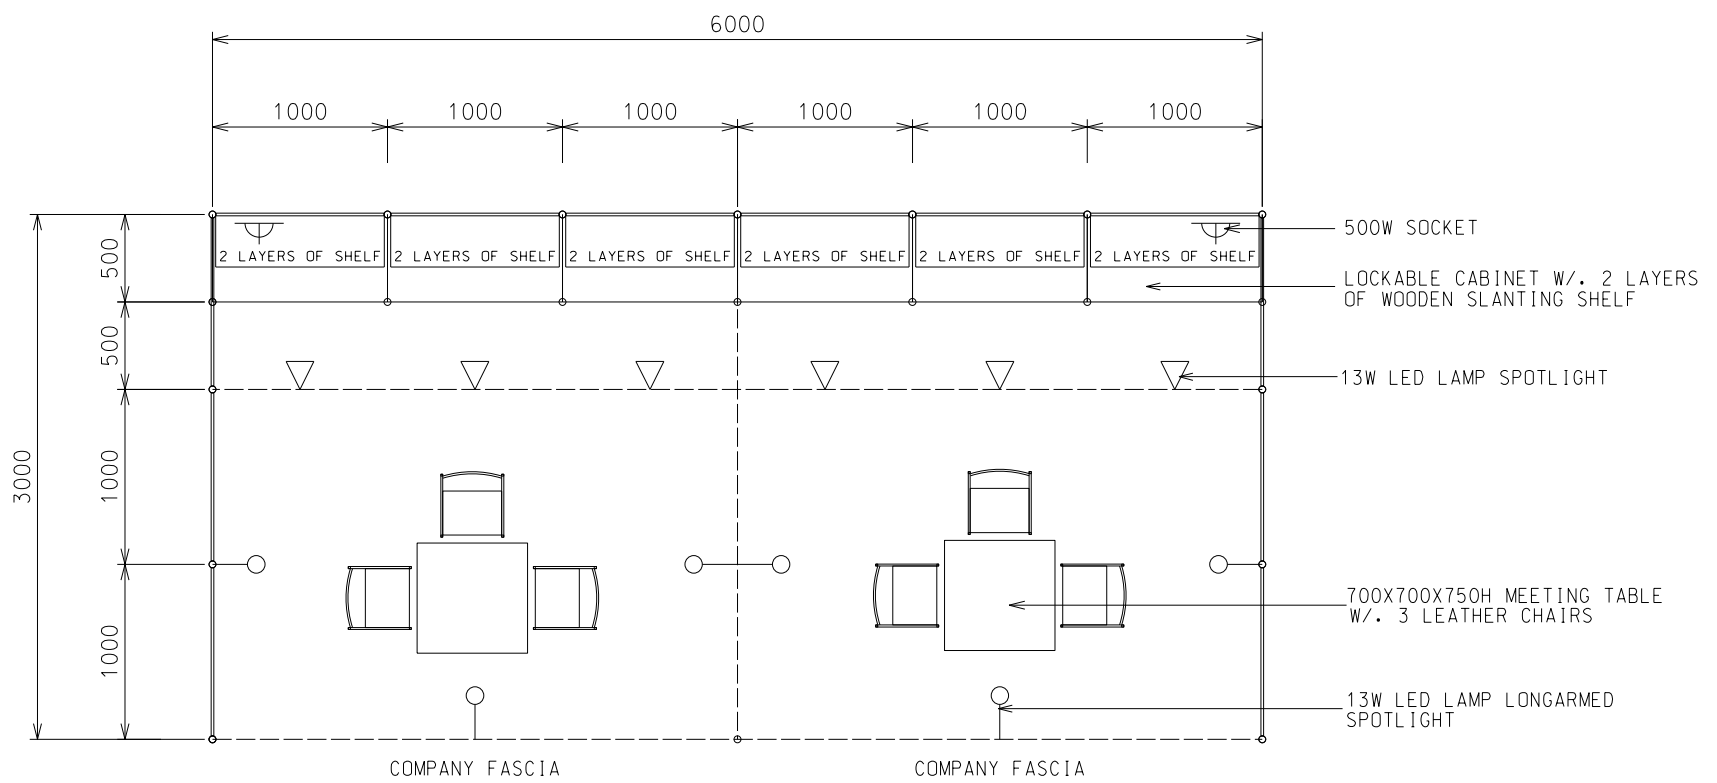

Hong Kong Sports and Leisure Expo

香港運動消閒博覽

6M x 3M Standard Booth

六米乘三米標準攤位

BOOTH SPECIFICATIONS		QTY.
	1000W x 500D x 750H CABINET	6
	3000W x 300D SLOPE WOODEN DISPLAY SHELF	4
	13W LED LAMP SPOTLIGHT (YELLOW LIGHT)	6
	13W LED LAMP LONGARMED SPOTLIGHT (YELLOW LIGHT)	6
	700W x 700D x 750H MEETING TABLE	2
	BLACK LEATHER CHAIR	6
	CEILING BEAM	9M
	500W SOCKET	2
	RUBBISH BIN & CARPET (18sqm.)	

*The Hong Kong Trade Development Council reserves the right to change the configuration if necessary.

*如有需要，香港貿易發展局有權更改攤位結構。

Hong Kong Sports and Leisure Expo

香港運動消閒博覽

6M x 3M Left Corner Booth

六米乘三米左邊角位攤位

BOOTH SPECIFICATIONS		QTY.
	1000W x 500D x 750H CABINET	6
	3000W x 300D SLOPE WOODEN DISPLAY SHELF	4
	13W LED LAMP SPOTLIGHT (YELLOW LIGHT)	6
	13W LED LAMP LONGARMED SPOTLIGHT (YELLOW LIGHT)	6
	700W x 700D x 750H MEETING TABLE	2
	BLACK LEATHER CHAIR	6
	CEILING BEAM	9M
	500W SOCKET	2
	RUBBISH BIN & CARPET (18sqm.)	