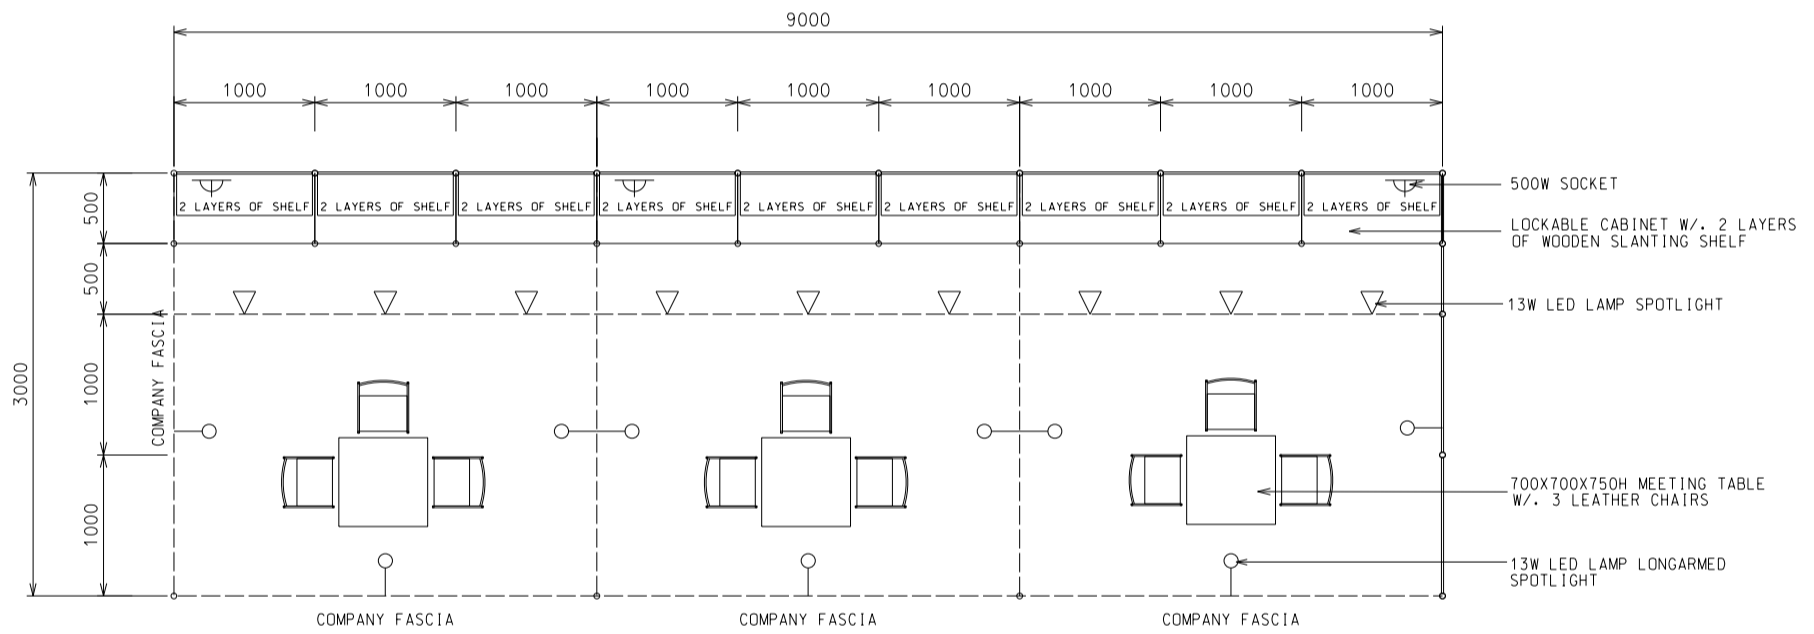

### 9M x 3M Standard Booth

九米乘三米標準攤位

BOOTH SPECIFICATIONS		QTY.
	1000W x 500D x 750H CABINET	9
	3000W x 300D SLOPE WOODEN DISPLAY SHELF	6
	13W LED LAMP SPOTLIGHT (YELLOW LIGHT)	9
	13W LED LAMP LONGARMED SPOTLIGHT (YELLOW LIGHT)	9
	700W x 700D x 750H MEETING TABLE	3
	BLACK LEATHER CHAIR	9
	CEILING BEAM	15M
	500W SOCKET	3
	RUBBISH BIN & CARPET (27sqm.)	

### 9M x 3M Left Corner Booth

九米乘三米左邊角位攤位

BOOTH SPECIFICATIONS		QTY.
	1000W x 500D x 750H CABINET	9
	3000W x 300D SLOPE WOODEN DISPLAY SHELF	6
	13W LED LAMP SPOTLIGHT (YELLOW LIGHT)	9
	13W LED LAMP LONGARMED SPOTLIGHT (YELLOW LIGHT)	9
	700W x 700D x 750H MEETING TABLE	3
	BLACK LEATHER CHAIR	9
	CEILING BEAM	15M
	500W SOCKET	3
	RUBBISH BIN & CARPET (27sqm.)	