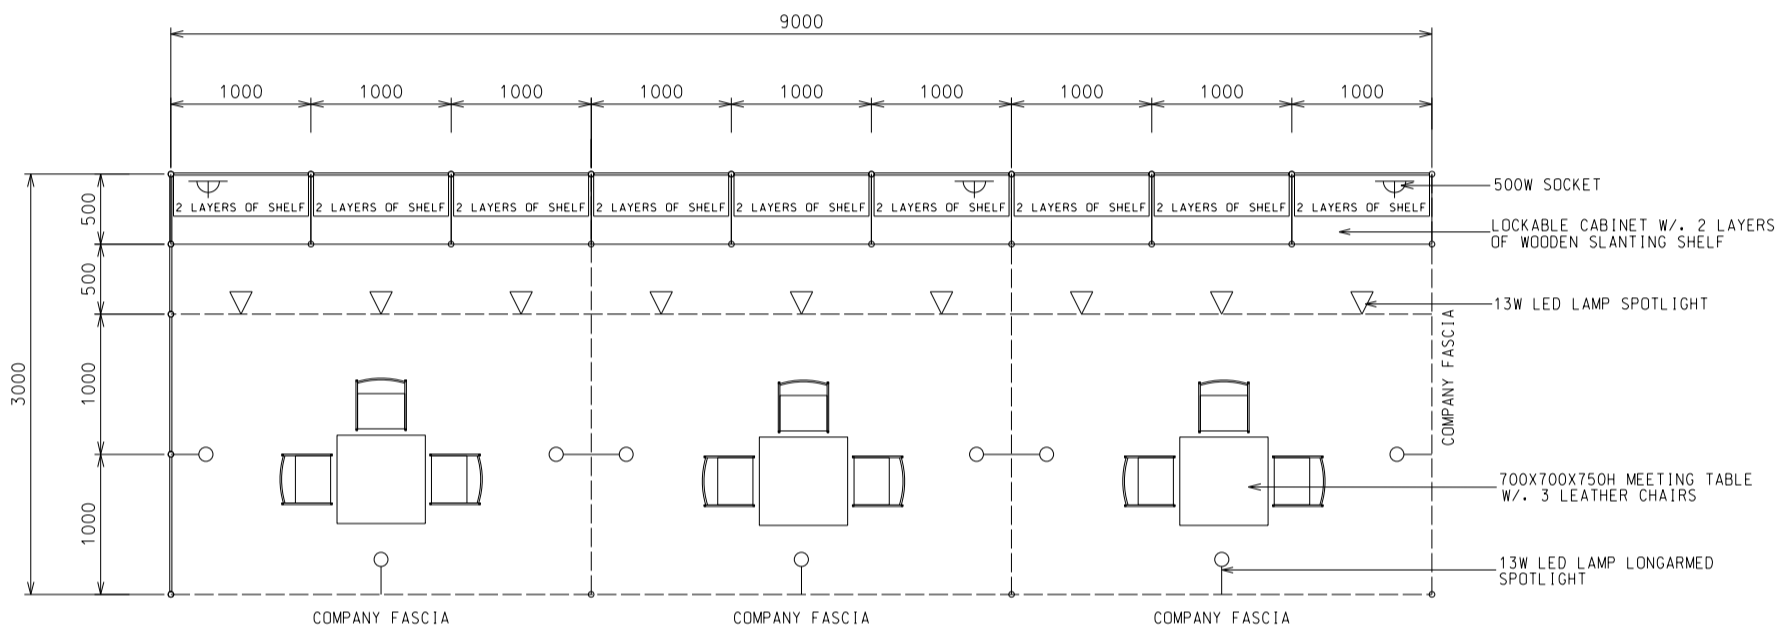

### 9M x 3M Left Corner Booth

九米乘三米左邊角位攤位

BOOTH SPECIFICATIONS		QTY.
	1000W x 500D x 750H CABINET	9
	3000W x 300D SLOPE WOODEN DISPLAY SHELF	6
	13W LED LAMP SPOTLIGHT (YELLOW LIGHT)	9
	13W LED LAMP LONGARMED SPOTLIGHT (YELLOW LIGHT)	9
	700W x 700D x 750H MEETING TABLE	3
	BLACK LEATHER CHAIR	9
	CEILING BEAM	15M
	500W SOCKET	3
	RUBBISH BIN & CARPET (27sqm.)	

### 9M x 3M Right Corner Booth

九米乘三米右邊角位攤位

BOOTH SPECIFICATIONS		QTY.
	1000W x 500D x 750H CABINET	9
	3000W x 300D SLOPE WOODEN DISPLAY SHELF	6
	13W LED LAMP SPOTLIGHT (YELLOW LIGHT)	9
	13W LED LAMP LONGARMED SPOTLIGHT (YELLOW LIGHT)	9
	700W x 700D x 750H MEETING TABLE	3
	BLACK LEATHER CHAIR	9
	CEILING BEAM	15M
	500W SOCKET	3
	RUBBISH BIN & CARPET (27sqm.)	