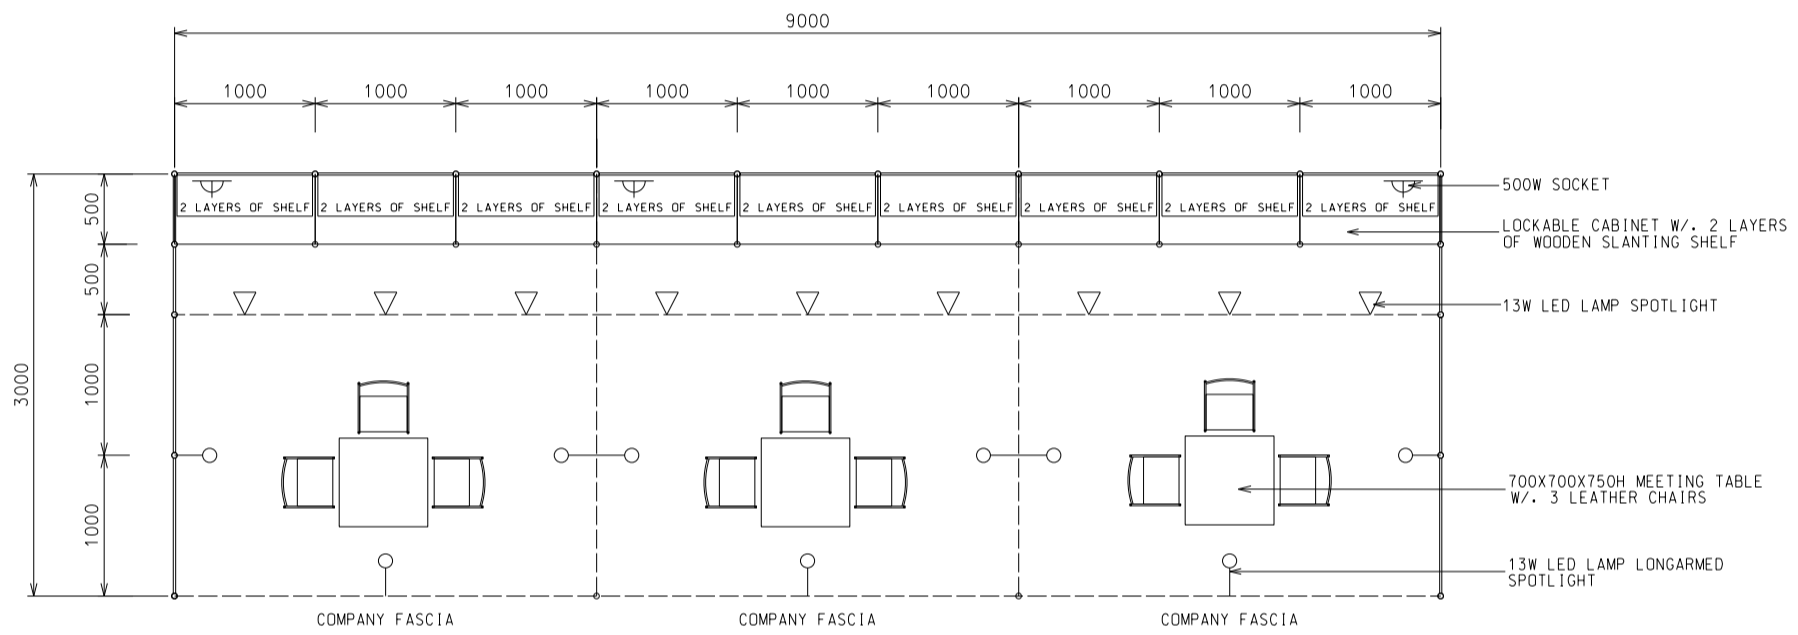

### 9M x 3M Standard Booth

九米乘三米標準攤位

BOOTH SPECIFICATIONS		QTY.
	1000W x 500D x 750H CABINET	9
	3000W x 300D SLOPE WOODEN DISPLAY SHELF	6
	13W LED LAMP SPOTLIGHT (YELLOW LIGHT)	9
	13W LED LAMP LONGARMED SPOTLIGHT (YELLOW LIGHT)	9
	700W x 700D x 750H MEETING TABLE	3
	BLACK LEATHER CHAIR	9
	CEILING BEAM	15M
	500W SOCKET	3
	RUBBISH BIN & CARPET (27sqm.)	

### 9M x 3M Left Corner Booth

九米乘三米左邊角位攤位

BOOTH SPECIFICATIONS		QTY.
	1000W x 500D x 750H CABINET	9
	3000W x 300D SLOPE WOODEN DISPLAY SHELF	6
	13W LED LAMP SPOTLIGHT (YELLOW LIGHT)	9
	13W LED LAMP LONGARMED SPOTLIGHT (YELLOW LIGHT)	9
	700W x 700D x 750H MEETING TABLE	3
	BLACK LEATHER CHAIR	9
	CEILING BEAM	15M
	500W SOCKET	3
	RUBBISH BIN & CARPET (27sqm.)	

### 9M x 3M Right Corner Booth

九米乘三米右邊角位攤位

BOOTH SPECIFICATIONS		QTY.
	1000W x 500D x 750H CABINET	9
	3000W x 300D SLOPE WOODEN DISPLAY SHELF	6
	13W LED LAMP SPOTLIGHT (YELLOW LIGHT)	9
	13W LED LAMP LONGARMED SPOTLIGHT (YELLOW LIGHT)	9
	700W x 700D x 750H MEETING TABLE	3
	BLACK LEATHER CHAIR	9
	CEILING BEAM	15M
	500W SOCKET	3
	RUBBISH BIN & CARPET (27sqm.)	