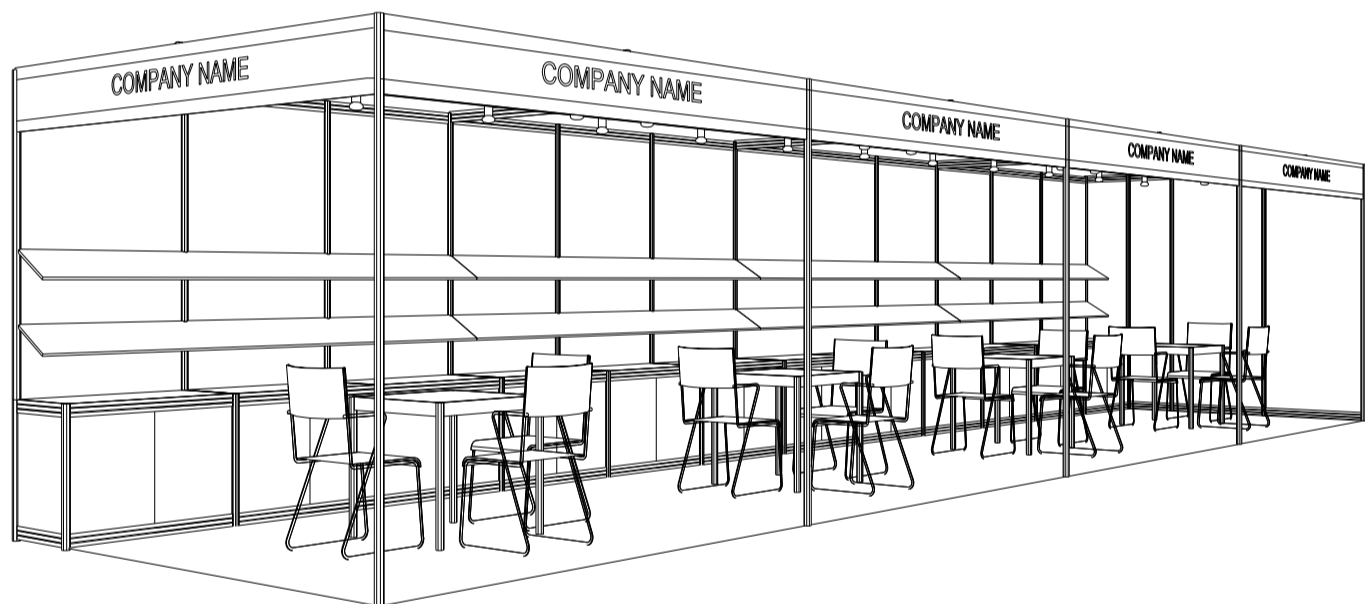

6M X 6M Peninsula Booth

六米乘六米半島攤位

BOOTH SPECIFICATIONS		QTY.
	1000W x 500D x 750H CABINET	12
	3000W x 300D SLOPE WOODEN DISPLAY SHELF	4
	2000W x 300D SLOPE WOODEN DISPLAY SHELF	4
	1000W x 300D SLOPE WOODEN DISPLAY SHELF	4
	13W LED LAMP SPOTLIGHT (YELLOW LIGHT)	12
	13W LED LAMP LONGARMED SPOTLIGHT (YELLOW LIGHT)	12
	700W x 700D x 750H MEETING TABLE	4
	BLACK LEATHER CHAIR	12
	CEILING BEAM	21M
	500W SOCKET	4
	RUBBISH BIN & CARPET (36sqm.)	

*The Hong Kong Trade Development Council reserves the right to change the configuration if necessary.

*如有需要，香港貿易發展局有權更改攤位結構。

12M x 3M Left Corner Booth

十二米乘三米左邊角位攤位

PLAN

PERSPECTIVE

ELEVATION

BOOTH SPECIFICATIONS		QTY.
	1000W x 500D x 750H LOCKABLE CABINET	12
	3000W x 300D SLOPE WOODEN DISPLAY SHELF	8
	13W LED LAMP SPOTLIGHT (YELLOW LIGHT)	12
	13W LED LAMP LONGARMED SPOTLIGHT (YELLOW LIGHT)	12
	700W x 700D x 750H MEETING TABLE	4
	BLACK LEATHER CHAIR	12
	CEILING BEAM	21M
	500W SOCKET	4
RUBBISH BIN & CARPET (36sqm.)		