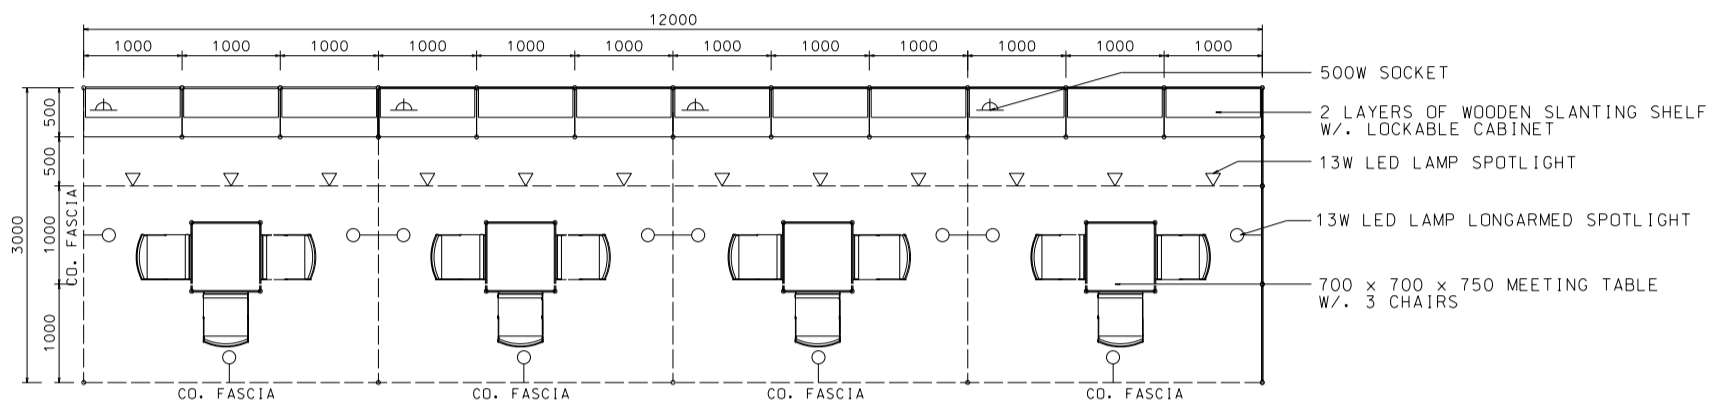

6M X 6M Peninsula Booth

六米乘六米半島攤位

BOOTH SPECIFICATIONS		QTY.
	1000W x 500D x 750H CABINET	12
	3000W x 300D SLOPE WOODEN DISPLAY SHELF	4
	2000W x 300D SLOPE WOODEN DISPLAY SHELF	4
	1000W x 300D SLOPE WOODEN DISPLAY SHELF	4
	13W LED LAMP SPOTLIGHT (YELLOW LIGHT)	12
	13W LED LAMP LONGARMED SPOTLIGHT (YELLOW LIGHT)	12
	700W x 700D x 750H MEETING TABLE	4
	BLACK LEATHER CHAIR	12
	CEILING BEAM	21M
	500W SOCKET	4
	RUBBISH BIN & CARPET (36sqm.)	

*The Hong Kong Trade Development Council reserves the right to change the configuration if necessary.

*如有需要，香港貿易發展局有權更改攤位結構。

12M x 3M Left Corner Booth

十二米乘三米左邊角位攤位

PLAN

PERSPECTIVE

ELEVATION

BOOTH SPECIFICATIONS		QTY.
	1000W x 500D x 750H LOCKABLE CABINET	12
	3000W x 300D SLOPE WOODEN DISPLAY SHELF	8
	13W LED LAMP SPOTLIGHT (YELLOW LIGHT)	12
	13W LED LAMP LONGARMED SPOTLIGHT (YELLOW LIGHT)	12
	700W x 700D x 750H MEETING TABLE	4
	BLACK LEATHER CHAIR	12
	CEILING BEAM	21M
	500W SOCKET	4
RUBBISH BIN & CARPET (36sqm.)		