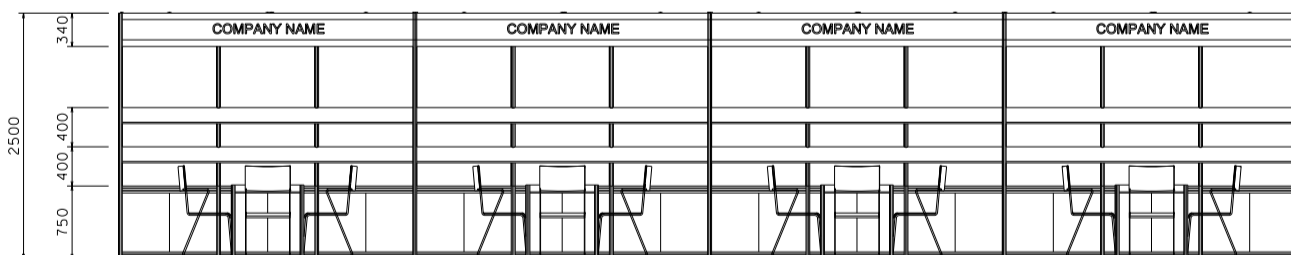

6M X 6M Peninsula Booth

六米乘六米半島攤位

BOOTH SPECIFICATIONS		QTY.
	1000W x 500D x 750H CABINET	12
	3000W x 300D SLOPE WOODEN DISPLAY SHELF	4
	2000W x 300D SLOPE WOODEN DISPLAY SHELF	4
	1000W x 300D SLOPE WOODEN DISPLAY SHELF	4
	13W LED LAMP SPOTLIGHT (YELLOW LIGHT)	12
	13W LED LAMP LONGARMED SPOTLIGHT (YELLOW LIGHT)	12
	700W x 700D x 750H MEETING TABLE	4
	BLACK LEATHER CHAIR	12
	CEILING BEAM	21M
	500W SOCKET	4
	RUBBISH BIN & CARPET (36sqm.)	

*The Hong Kong Trade Development Council reserves the right to change the configuration if necessary.

*如有需要，香港貿易發展局有權更改攤位結構。

12M x 3M Left Corner Booth

十二米乘三米左邊角位攤位

PLAN

PERSPECTIVE

ELEVATION

BOOTH SPECIFICATIONS		QTY.
	1000W x 500D x 750H LOCKABLE CABINET	12
	3000W x 300D SLOPE WOODEN DISPLAY SHELF	8
	13W LED LAMP SPOTLIGHT (YELLOW LIGHT)	12
	13W LED LAMP LONGARMED SPOTLIGHT (YELLOW LIGHT)	12
	700W x 700D x 750H MEETING TABLE	4
	BLACK LEATHER CHAIR	12
	CEILING BEAM	21M
	500W SOCKET	4
RUBBISH BIN & CARPET (36sqm.)		