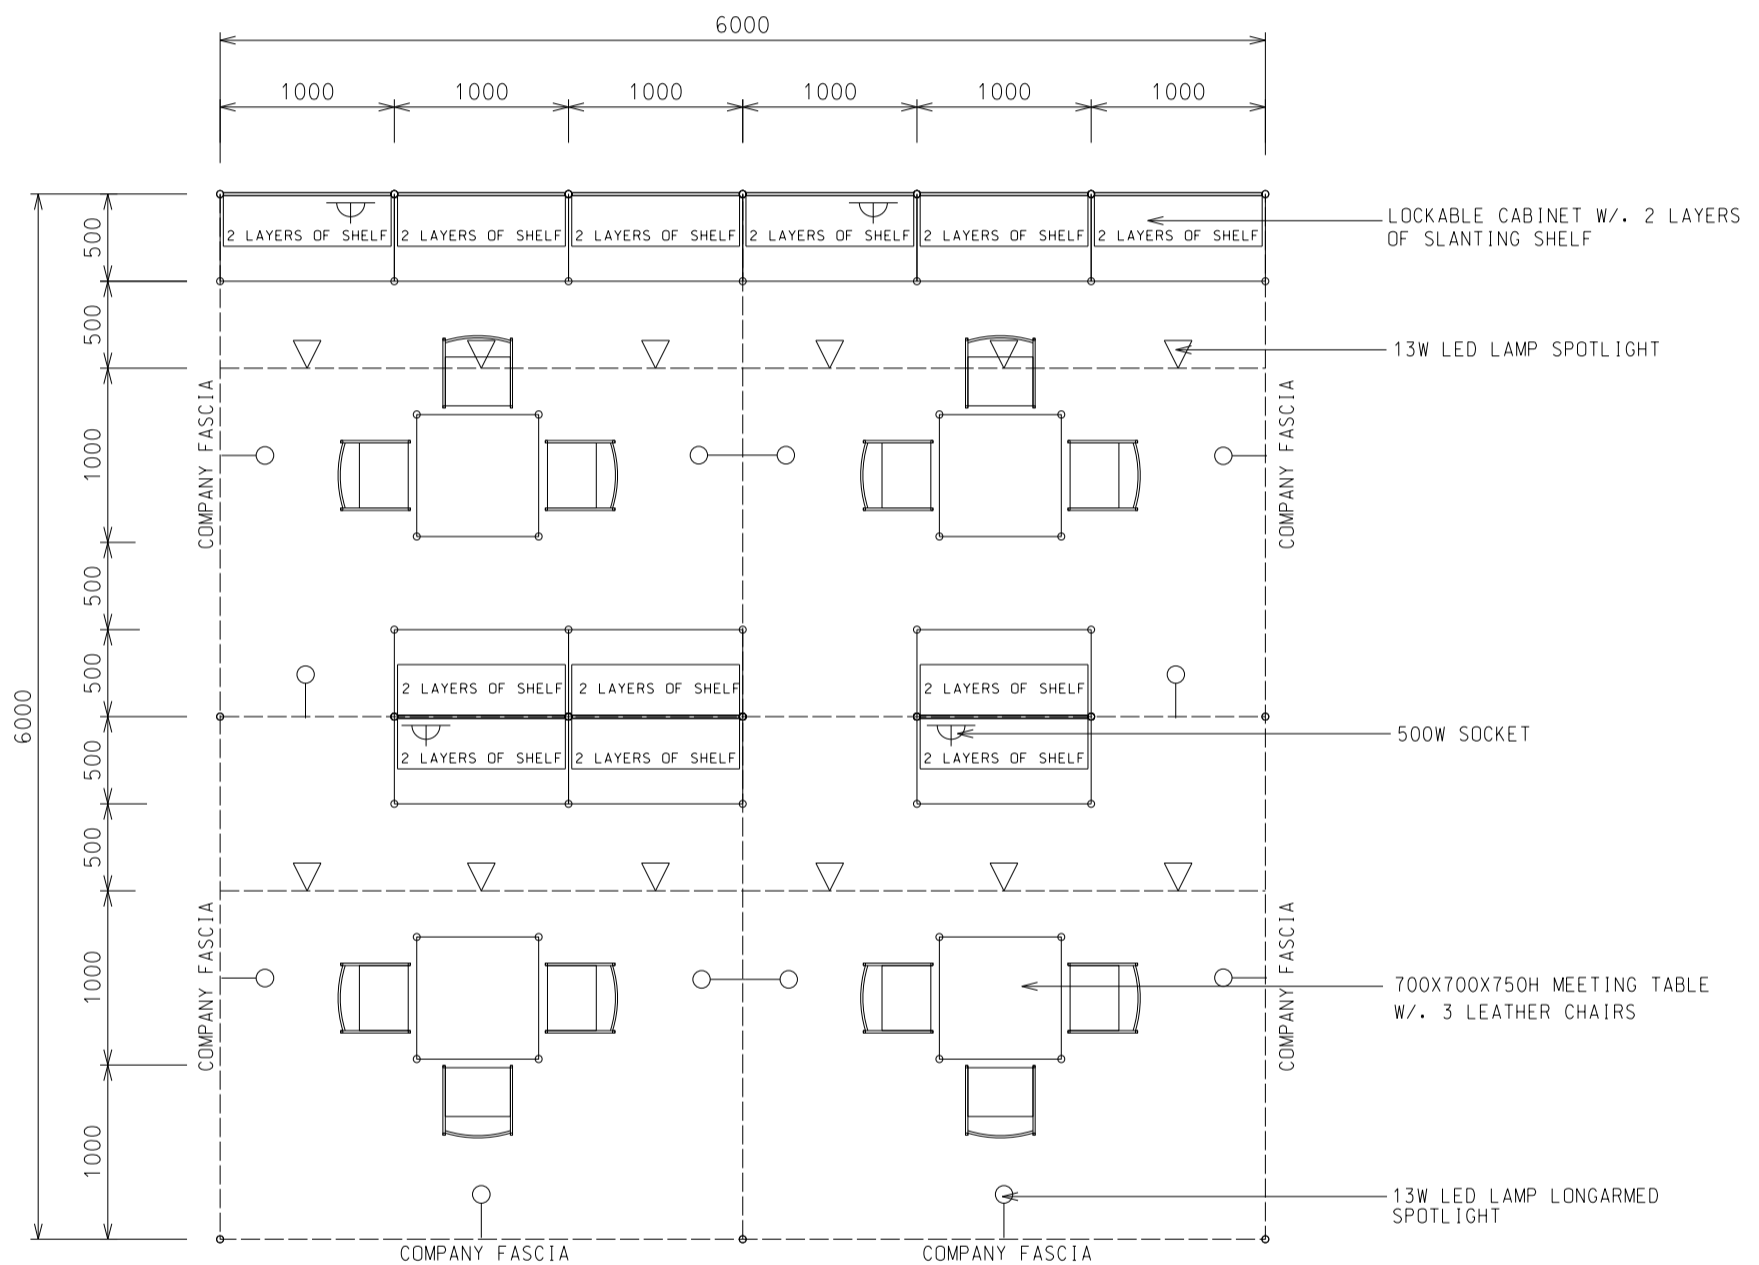

6M X 6M Peninsula Booth

六米乘六米半島攤位

BOOTH SPECIFICATIONS		QTY.
	1000W x 500D x 750H CABINET	12
	3000W x 300D SLOPE WOODEN DISPLAY SHELF	4
	2000W x 300D SLOPE WOODEN DISPLAY SHELF	4
	1000W x 300D SLOPE WOODEN DISPLAY SHELF	4
	13W LED LAMP SPOTLIGHT (YELLOW LIGHT)	12
	13W LED LAMP LONGARMED SPOTLIGHT (YELLOW LIGHT)	12
	700W x 700D x 750H MEETING TABLE	4
	BLACK LEATHER CHAIR	12
	CEILING BEAM	21M
	500W SOCKET	4
	RUBBISH BIN & CARPET (36sqm.)	

*The Hong Kong Trade Development Council reserves the right to change the configuration if necessary.

*如有需要，香港貿易發展局有權更改攤位結構。

12M x 3M Left Corner Booth

十二米乘三米左邊角位攤位

PLAN

PERSPECTIVE

ELEVATION

BOOTH SPECIFICATIONS		QTY.
	1000W x 500D x 750H LOCKABLE CABINET	12
	3000W x 300D SLOPE WOODEN DISPLAY SHELF	8
	13W LED LAMP SPOTLIGHT (YELLOW LIGHT)	12
	13W LED LAMP LONGARMED SPOTLIGHT (YELLOW LIGHT)	12
	700W x 700D x 750H MEETING TABLE	4
	BLACK LEATHER CHAIR	12
	CEILING BEAM	21M
	500W SOCKET	4
RUBBISH BIN & CARPET (36sqm.)		