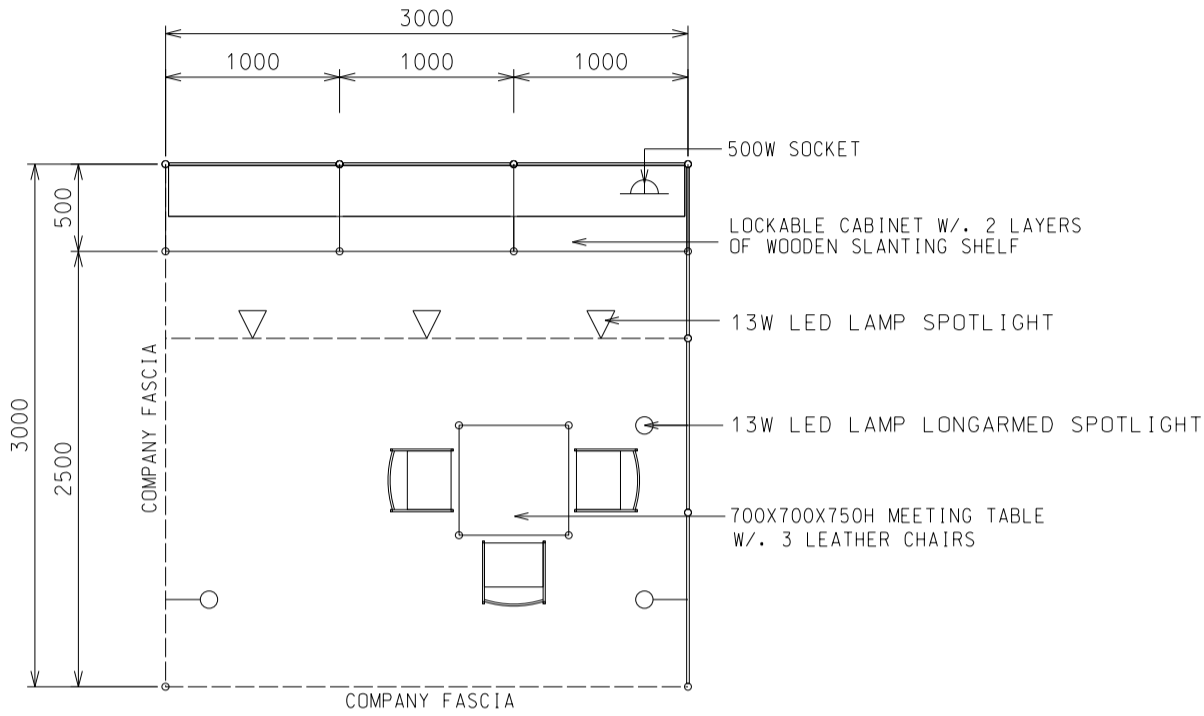

### 3M x 3M Standard Booth

三米乘三米標準攤位

PLAN

PERSPECTIVE

ELEVATION

BOOTH SPECIFICATIONS		QTY.
	1000W x 500D x 750H CABINET	3
	3000W x 300D SLOPE WOODEN DISPLAY SHELF	2
	13W LED LAMP SPOTLIGHT (YELLOW LIGHT)	3
	13W LED LAMP LONGARMED SPOTLIGHT (YELLOW LIGHT)	3
	700W x 700D x 750H MEETING TABLE	1
	BLACK LEATHER CHAIR	3
	CEILING BEAM	3M
	500W SOCKET	1
	RUBBISH BIN & CARPET (9sqm.)	

### 3M x 3M Left Corner Booth

三米乘三米左邊角位攤位

BOOTH SPECIFICATIONS		QTY.
	1000W x 500D x 750H CABINET	3
	3000W x 300D SLOPE WOODEN DISPLAY SHELF	2
	13W LED LAMP SPOTLIGHT (YELLOW LIGHT)	3
	13W LED LAMP LONGARMED SPOTLIGHT (YELLOW LIGHT)	3
	700W x 700D x 750H MEETING TABLE	1
	BLACK LEATHER CHAIR	3
	CEILING BEAM	3M
	500W SOCKET	1
	RUBBISH BIN & CARPET (9sqm.)	