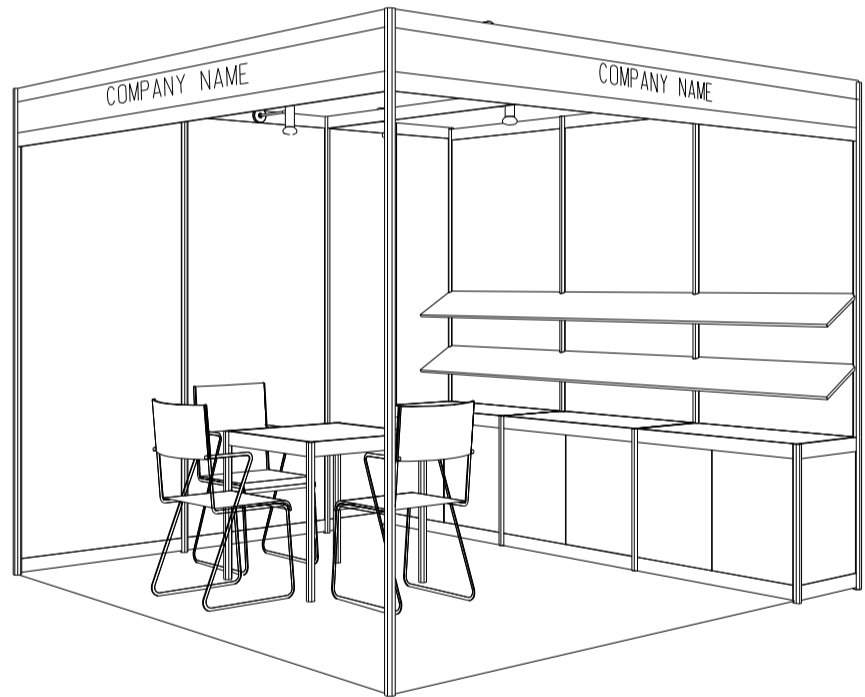

Hong Kong Sports and Leisure Expo

香港運動消閒博覽

3M x 3M Right Corner Booth

三米乘三米右邊角位攤位

BOOTH SPECIFICATIONS		QTY.
	1000W x 500D x 750H CABINET	3
	3000W x 300D SLOPE WOODEN DISPLAY SHELF	2
	13W LED LAMP SPOTLIGHT (YELLOW LIGHT)	3
	13W LED LAMP LONGARMED SPOTLIGHT (YELLOW LIGHT)	3
	700W x 700D x 750H MEETING TABLE	1
	BLACK LEATHER CHAIR	3
	CEILING BEAM	3M
	500W SOCKET	1
	RUBBISH BIN & CARPET (9sqm.)	

*The Hong Kong Trade Development Council reserves the right to change the configuration if necessary.
*如有需要，香港貿易發展局有權更改攤位結構。