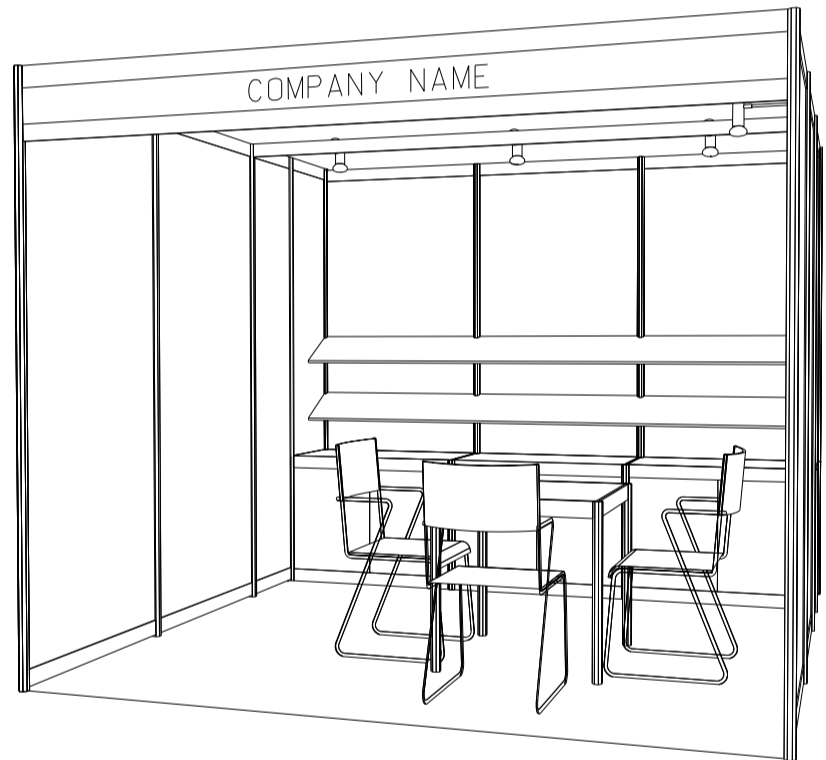

### 3M x 3M Standard Booth

三米乘三米標準攤位

PLAN

PERSPECTIVE

ELEVATION

BOOTH SPECIFICATIONS		QTY.
	1000W x 500D x 750H CABINET	3
	3000W x 300D SLOPE WOODEN DISPLAY SHELF	2
	13W LED LAMP SPOTLIGHT (YELLOW LIGHT)	3
	13W LED LAMP LONGARMED SPOTLIGHT (YELLOW LIGHT)	3
	700W x 700D x 750H MEETING TABLE	1
	BLACK LEATHER CHAIR	3
	CEILING BEAM	3M
	500W SOCKET	1
	RUBBISH BIN & CARPET (9sqm.)	

### 3M x 3M Left Corner Booth

三米乘三米左邊角位攤位

BOOTH SPECIFICATIONS		QTY.
	1000W x 500D x 750H CABINET	3
	3000W x 300D SLOPE WOODEN DISPLAY SHELF	2
	13W LED LAMP SPOTLIGHT (YELLOW LIGHT)	3
	13W LED LAMP LONGARMED SPOTLIGHT (YELLOW LIGHT)	3
	700W x 700D x 750H MEETING TABLE	1
	BLACK LEATHER CHAIR	3
	CEILING BEAM	3M
	500W SOCKET	1
	RUBBISH BIN & CARPET (9sqm.)	