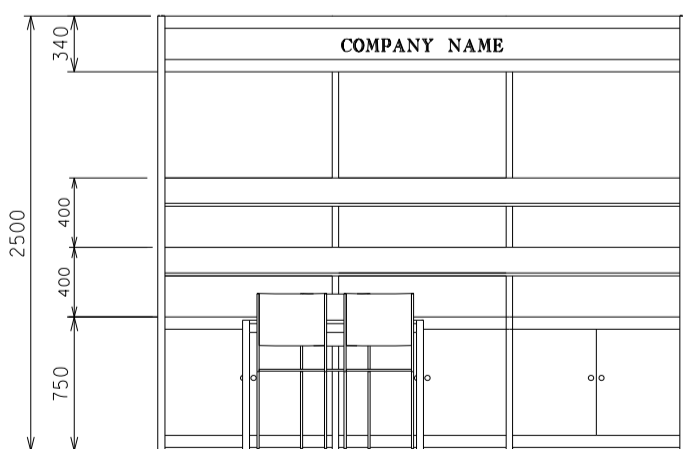

Hong Kong Sports and Leisure Expo

香港運動消閒博覽

3M x 3M Right Corner Booth

三米乘三米右邊角位攤位

BOOTH SPECIFICATIONS		QTY.
	1000W x 500D x 750H CABINET	3
	3000W x 300D SLOPE WOODEN DISPLAY SHELF	2
	13W LED LAMP SPOTLIGHT (YELLOW LIGHT)	3
	13W LED LAMP LONGARMED SPOTLIGHT (YELLOW LIGHT)	3
	700W x 700D x 750H MEETING TABLE	1
	BLACK LEATHER CHAIR	3
	CEILING BEAM	3M
	500W SOCKET	1
	RUBBISH BIN & CARPET (9sqm.)	

*The Hong Kong Trade Development Council reserves the right to change the configuration if necessary.
*如有需要，香港貿易發展局有權更改攤位結構。