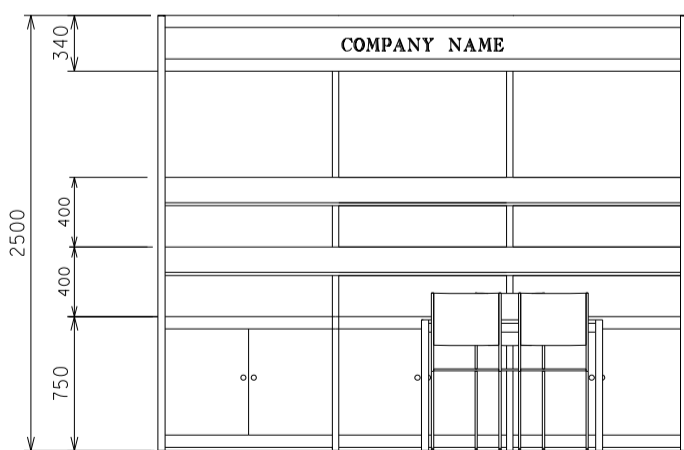

### 3M x 3M Standard Booth

三米乘三米標準攤位

PLAN

PERSPECTIVE

ELEVATION

BOOTH SPECIFICATIONS		QTY.
	1000W x 500D x 750H CABINET	3
	3000W x 300D SLOPE WOODEN DISPLAY SHELF	2
	13W LED LAMP SPOTLIGHT (YELLOW LIGHT)	3
	13W LED LAMP LONGARMED SPOTLIGHT (YELLOW LIGHT)	3
	700W x 700D x 750H MEETING TABLE	1
	BLACK LEATHER CHAIR	3
	CEILING BEAM	3M
	500W SOCKET	1
	RUBBISH BIN & CARPET (9sqm.)	

### 3M x 3M Left Corner Booth

三米乘三米左邊角位攤位

BOOTH SPECIFICATIONS		QTY.
	1000W x 500D x 750H CABINET	3
	3000W x 300D SLOPE WOODEN DISPLAY SHELF	2
	13W LED LAMP SPOTLIGHT (YELLOW LIGHT)	3
	13W LED LAMP LONGARMED SPOTLIGHT (YELLOW LIGHT)	3
	700W x 700D x 750H MEETING TABLE	1
	BLACK LEATHER CHAIR	3
	CEILING BEAM	3M
	500W SOCKET	1
	RUBBISH BIN & CARPET (9sqm.)	