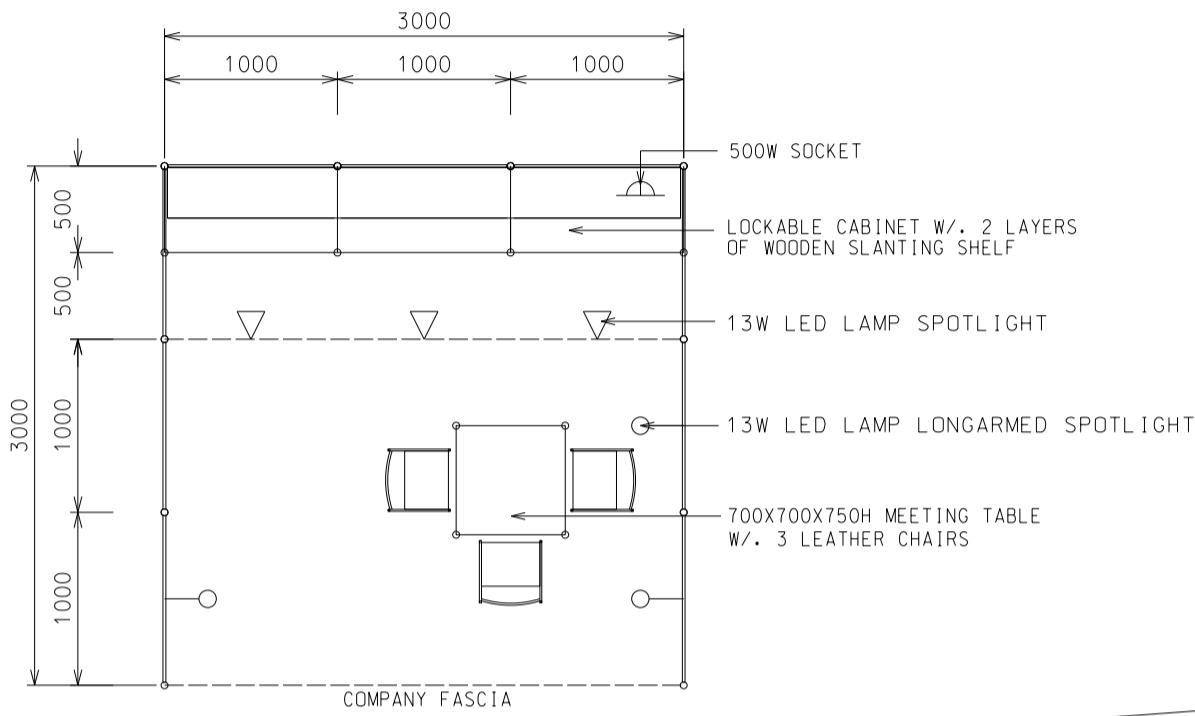

### 3M x 3M Standard Booth

三米乘三米標準攤位

PLAN

PERSPECTIVE

ELEVATION

BOOTH SPECIFICATIONS		QTY.
	1000W x 500D x 750H CABINET	3
	3000W x 300D SLOPE WOODEN DISPLAY SHELF	2
	13W LED LAMP SPOTLIGHT (YELLOW LIGHT)	3
	13W LED LAMP LONGARMED SPOTLIGHT (YELLOW LIGHT)	3
	700W x 700D x 750H MEETING TABLE	1
	BLACK LEATHER CHAIR	3
	CEILING BEAM	3M
	500W SOCKET	1
	RUBBISH BIN & CARPET (9sqm.)	

### 3M x 3M Left Corner Booth

三米乘三米左邊角位攤位

BOOTH SPECIFICATIONS		QTY.
	1000W x 500D x 750H CABINET	3
	3000W x 300D SLOPE WOODEN DISPLAY SHELF	2
	13W LED LAMP SPOTLIGHT (YELLOW LIGHT)	3
	13W LED LAMP LONGARMED SPOTLIGHT (YELLOW LIGHT)	3
	700W x 700D x 750H MEETING TABLE	1
	BLACK LEATHER CHAIR	3
	CEILING BEAM	3M
	500W SOCKET	1
	RUBBISH BIN & CARPET (9sqm.)	