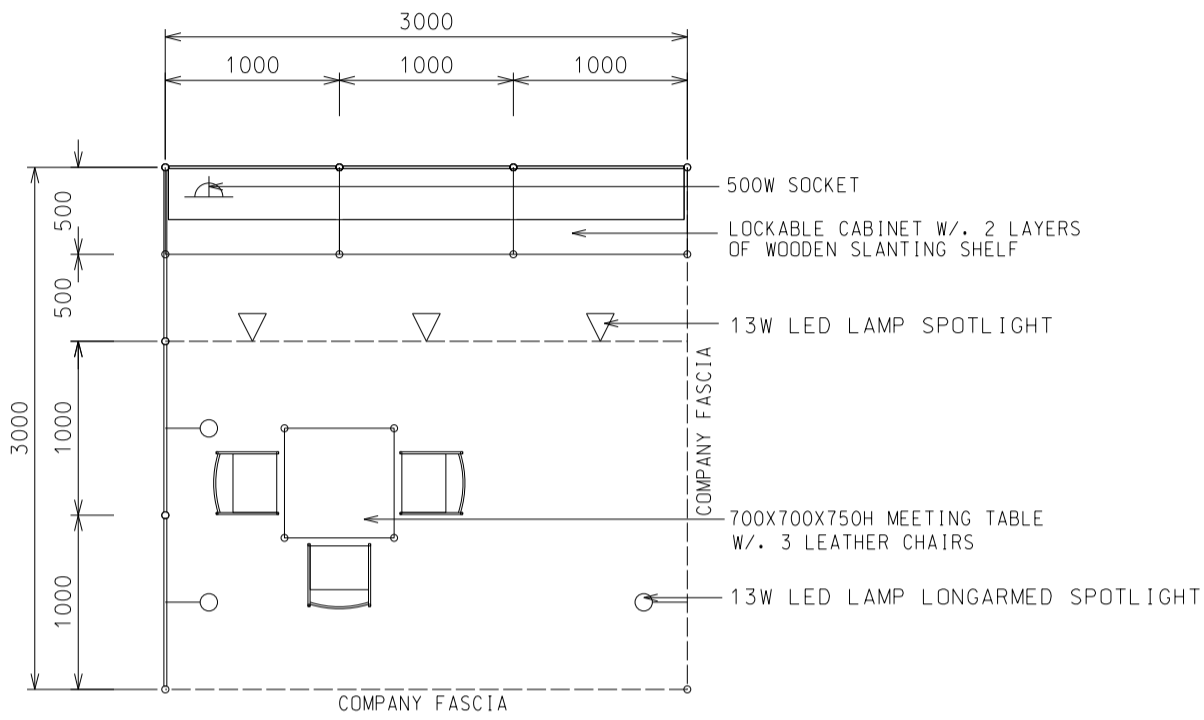

Hong Kong Sports and Leisure Expo

香港運動消閒博覽

3M x 3M Right Corner Booth

三米乘三米右邊角位攤位

BOOTH SPECIFICATIONS		QTY.
	1000W x 500D x 750H CABINET	3
	3000W x 300D SLOPE WOODEN DISPLAY SHELF	2
	13W LED LAMP SPOTLIGHT (YELLOW LIGHT)	3
	13W LED LAMP LONGARMED SPOTLIGHT (YELLOW LIGHT)	3
	700W x 700D x 750H MEETING TABLE	1
	BLACK LEATHER CHAIR	3
	CEILING BEAM	3M
	500W SOCKET	1
	RUBBISH BIN & CARPET (9sqm.)	

*The Hong Kong Trade Development Council reserves the right to change the configuration if necessary.
*如有需要，香港貿易發展局有權更改攤位結構。