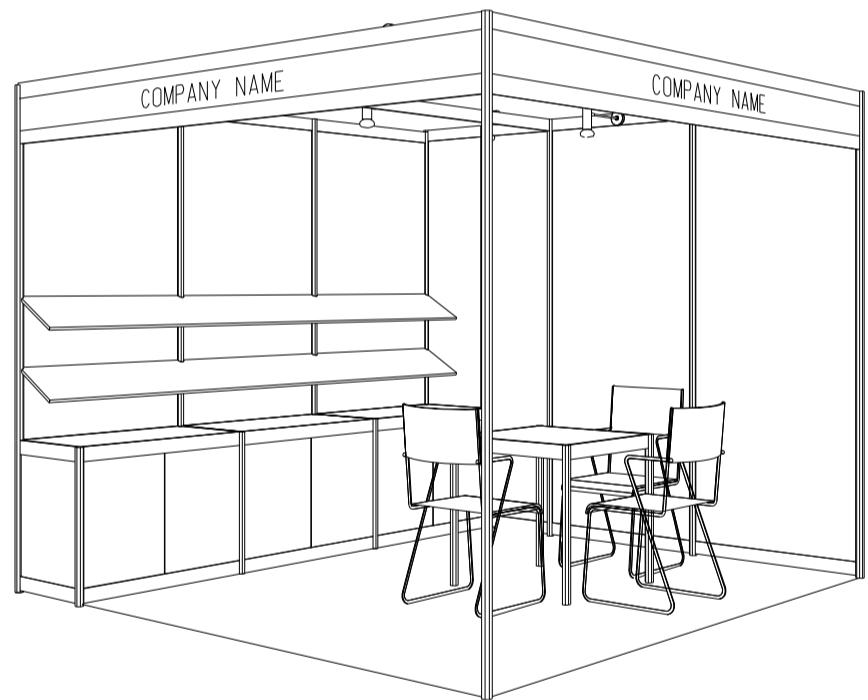

### 3M x 3M Standard Booth

三米乘三米標準攤位

PLAN

PERSPECTIVE

ELEVATION

BOOTH SPECIFICATIONS		QTY.
	1000W x 500D x 750H CABINET	3
	3000W x 300D SLOPE WOODEN DISPLAY SHELF	2
	13W LED LAMP SPOTLIGHT (YELLOW LIGHT)	3
	13W LED LAMP LONGARMED SPOTLIGHT (YELLOW LIGHT)	3
	700W x 700D x 750H MEETING TABLE	1
	BLACK LEATHER CHAIR	3
	CEILING BEAM	3M
	500W SOCKET	1
	RUBBISH BIN & CARPET (9sqm.)	

### 3M x 3M Left Corner Booth

三米乘三米左邊角位攤位

BOOTH SPECIFICATIONS		QTY.
	1000W x 500D x 750H CABINET	3
	3000W x 300D SLOPE WOODEN DISPLAY SHELF	2
	13W LED LAMP SPOTLIGHT (YELLOW LIGHT)	3
	13W LED LAMP LONGARMED SPOTLIGHT (YELLOW LIGHT)	3
	700W x 700D x 750H MEETING TABLE	1
	BLACK LEATHER CHAIR	3
	CEILING BEAM	3M
	500W SOCKET	1
	RUBBISH BIN & CARPET (9sqm.)	