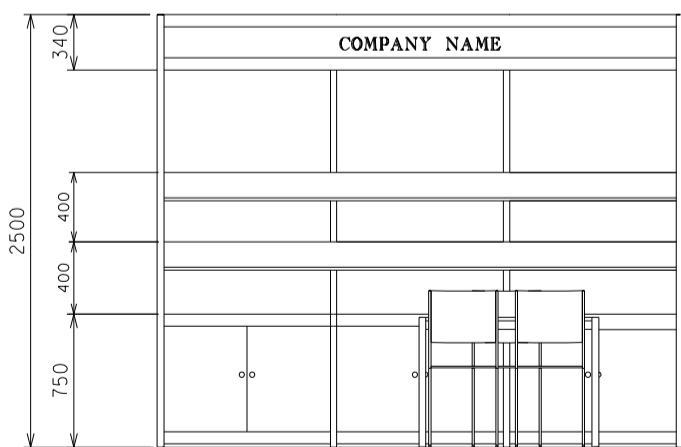

### 3M x 3M Standard Booth

三米乘三米標準攤位

PLAN

PERSPECTIVE

ELEVATION

BOOTH SPECIFICATIONS		QTY.
	1000W x 500D x 750H CABINET	3
	3000W x 300D SLOPE WOODEN DISPLAY SHELF	2
	13W LED LAMP SPOTLIGHT (YELLOW LIGHT)	3
	13W LED LAMP LONGARMED SPOTLIGHT (YELLOW LIGHT)	3
	700W x 700D x 750H MEETING TABLE	1
	BLACK LEATHER CHAIR	3
	CEILING BEAM	3M
	500W SOCKET	1
	RUBBISH BIN & CARPET (9sqm.)	

### 3M x 3M Left Corner Booth

三米乘三米左邊角位攤位

BOOTH SPECIFICATIONS		QTY.
	1000W x 500D x 750H CABINET	3
	3000W x 300D SLOPE WOODEN DISPLAY SHELF	2
	13W LED LAMP SPOTLIGHT (YELLOW LIGHT)	3
	13W LED LAMP LONGARMED SPOTLIGHT (YELLOW LIGHT)	3
	700W x 700D x 750H MEETING TABLE	1
	BLACK LEATHER CHAIR	3
	CEILING BEAM	3M
	500W SOCKET	1
	RUBBISH BIN & CARPET (9sqm.)	